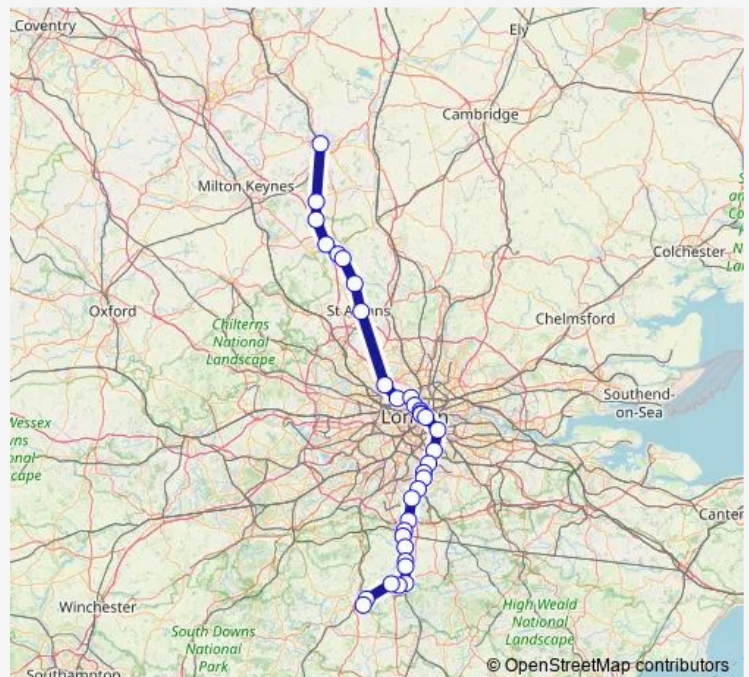

Rail TI:Bdm->Hrh TL train service from BDM to Hrh

[Go to website](#)

Direction

Bedford — Horsham

34 stops

[Open route schedule](#)

- Bedford
- Flitwick
- Harlington (Beds)
- Leagrave
- Luton
- Luton Airport Parkway
- Harpenden
- St Albans City
- Hendon
- West Hampstead Thameslink
- Kentish Town
- London St Pancras International
- Farringdon
- City Thameslink
- London Blackfriars
- London Bridge
- New Cross Gate
- Sydenham
- Norwood Junction
- East Croydon
- South Croydon

Route schedule

Bedford — Horsham

Monday	—
Tuesday	—
Wednesday	—
Thursday	—
Friday	—
Saturday	06:05-22:05
Sunday	—

Route info

Direction: Bedford

Stops: 34

Trip Duration: 2 hour 32 min

■ TI:Bdm->Hrh — TL train service from BDM to Hrh

Purley

Coulsdon South

Merstham

Redhill

Earlswood (Surrey)

Salfords (Surrey)

Horley

Gatwick Airport

Three Bridges

Crawley

Ifield

Littlehaven

Horsham

TI:Bdm->Hrh Rail time schedules and route maps are available in an offline PDF at busmaps.com. Use the busmaps.com website to see live bus times, train schedule or subway schedule, and step-by-step directions for all public transit in London