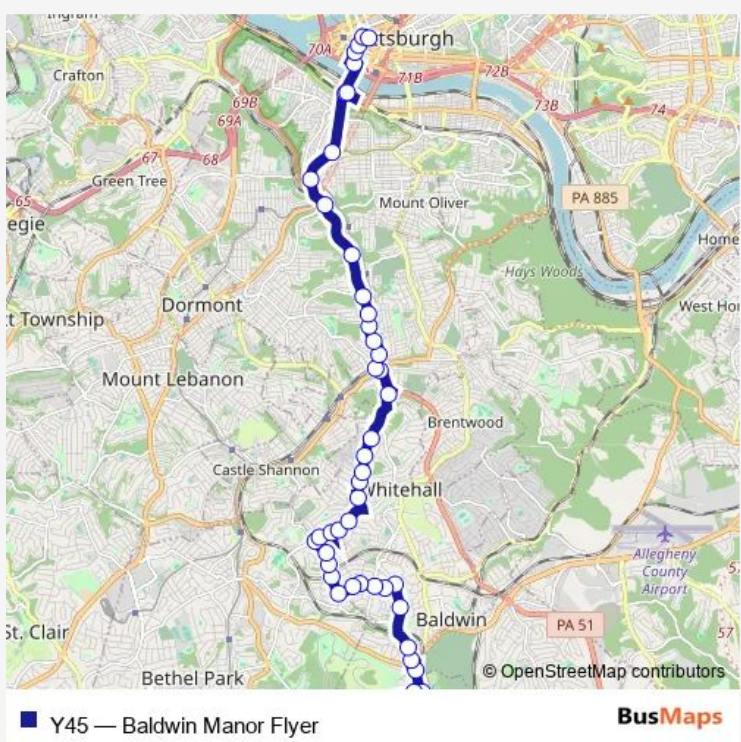

Route schedule
 Cochrans Mill RD + Brownsville RD Fs — SIXTH AVE + SMITHFIELD

Monday	05:31-08:01
Tuesday	05:31-08:01
Wednesday	05:31-08:01
Thursday	05:31-08:01
Friday	05:31-08:01
Saturday	—
Sunday	—

Route info

Direction: Cochrans Mill RD + Brownsville RD Fs

Stops: 52

Trip Duration: 0 hour 49 min

Gardenville RD + Koeffler

Gardenville RD + Cross

Gardenville RD + Baptist

Baptist RD + Mckee

Baptist RD + #5341

Fairhaven RD + Weyman

Weyman RD + Mcroberts

Route schedule

FT PITT BLVD + SMITHFIELD ST FS — Brownsville RD + Wilhelm Ave

Monday 15:32-18:21

Tuesday 15:32-18:21

Wednesday 15:32-18:21

Thursday 15:32-18:21

Friday 15:32-18:21

Saturday —

Sunday —

Route info

Direction: FT PITT BLVD + SMITHFIELD ST FS

Stops: 58

Trip Duration: 0 hour 55 min

Weyman RD + Foxwood Manor Apts