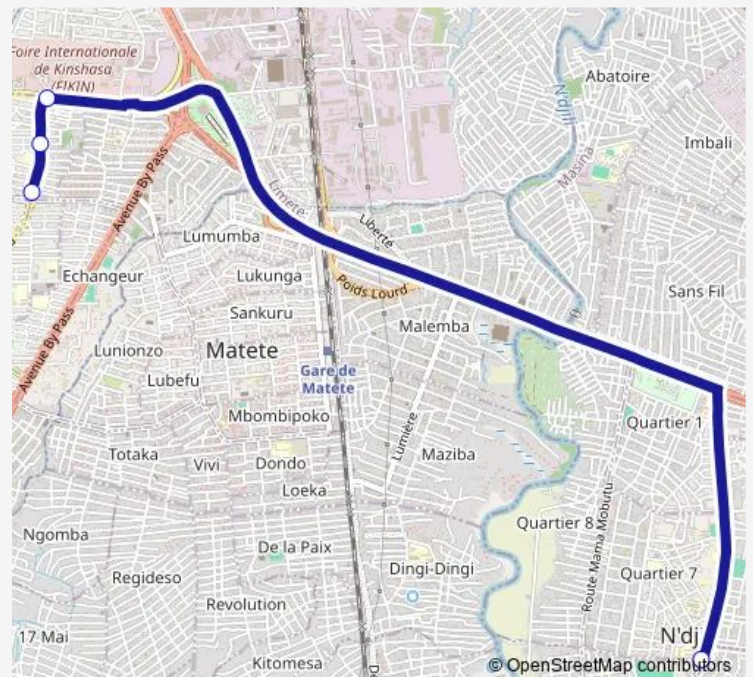

Bus Super Lemba_TO _ Ndjili St Therese

[Go to website](#)

Direction

unknown — unknown

2 stops

[Open route schedule](#)

unknown

unknown

Route schedule

unknown — unknown

Monday 07:15

Tuesday 07:15

Wednesday 07:15

Thursday 07:15

Friday 07:15

Saturday —

Sunday —

Route info

Direction: unknown

Stops: 2

Trip Duration: 0 hour 24 min

■ Super Lemba_TO _ Ndjili St Therese

Direction

unknown — unknown

| | |
|-----------|-------|
| Monday | 07:44 |
| Tuesday | 07:44 |
| Wednesday | 07:44 |
| Thursday | 07:44 |
| Friday | 07:44 |
| Saturday | — |
| Sunday | — |

Route info

Direction: unknown

Stops: 4

Trip Duration: 0 hour 19 min