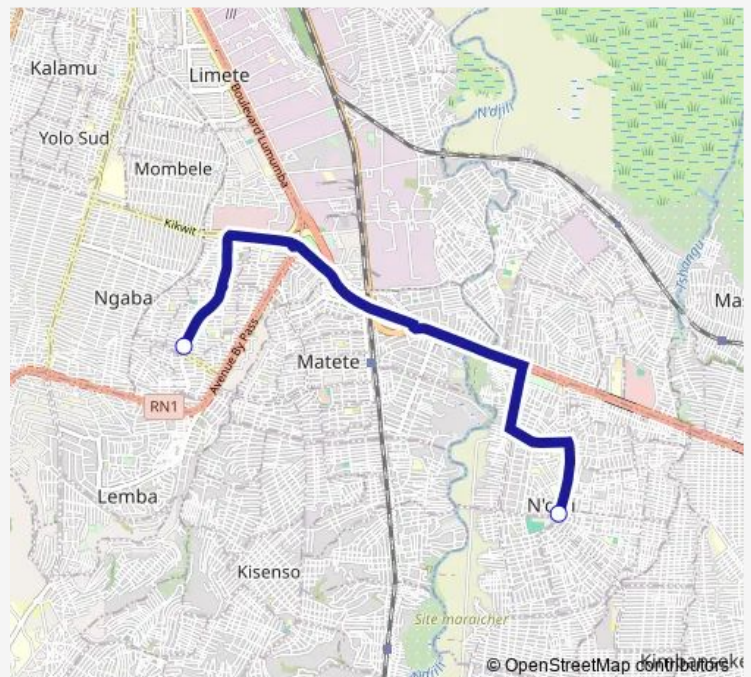

Bus Super Lemba_TO _ Ndjili St Therese

[Go to website](#)

Direction

unknown — unknown

4 stops

[Open route schedule](#)

unknown

unknown

unknown

unknown

Route schedule

unknown — unknown

Monday 07:44

Tuesday 07:44

Wednesday 07:44

Thursday 07:44

Friday 07:44

Saturday —

Sunday —

Route info

Direction: unknown

Stops: 4

Trip Duration: 0 hour 19 min

■ Super Lemba_TO _ Ndjili St Therese

Direction

unknown — unknown

2 stops

[Open route schedule](#)

unknown

unknown

Route schedule

unknown — unknown