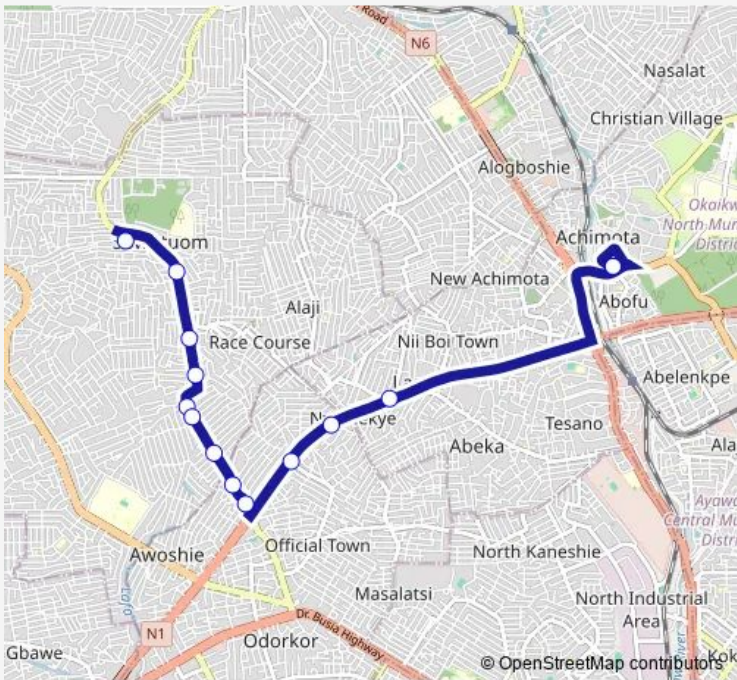

Bus 122b Sowutuom Station to Achimota Station

[Go to website](#)

Direction
Terminal Sowutuom Station — Terminal Achimota Station
13 stops
[Open route schedule](#)

- Terminal Sowutuom Station
- Market 999
- Africa
- Anti Eku Junction
- Santa Maria
- Drug Store
- Blue Kiosk 409
- Regy's
- Kwashieman Station
- Hong Kong 314
- Nyamekye 2
- Abrantie
- Terminal Achimota Station

Route schedule
Terminal Sowutuom Station — Terminal Achimota Station

Monday	12:50
Tuesday	12:50
Wednesday	12:50
Thursday	12:50
Friday	12:50
Saturday	12:50
Sunday	12:50

Route info
Direction: Terminal Sowutuom Station
Stops: 13
Trip Duration: 0 hour 46 min

122b — Sowutuom Station to Achimota Station **BusMaps**

122b Bus time schedules and route maps are available in an offline PDF at busmaps.com. Use the busmaps.com website to see live bus times, train schedule or subway schedule, and step-by-step directions for all public transit in Accra

The schedule is provided in the local timezone. Times with "(+1)" indicate departures on the next day.

PDF file created on 2025-02-26

2024 BusMaps.com - All Rights Reserved