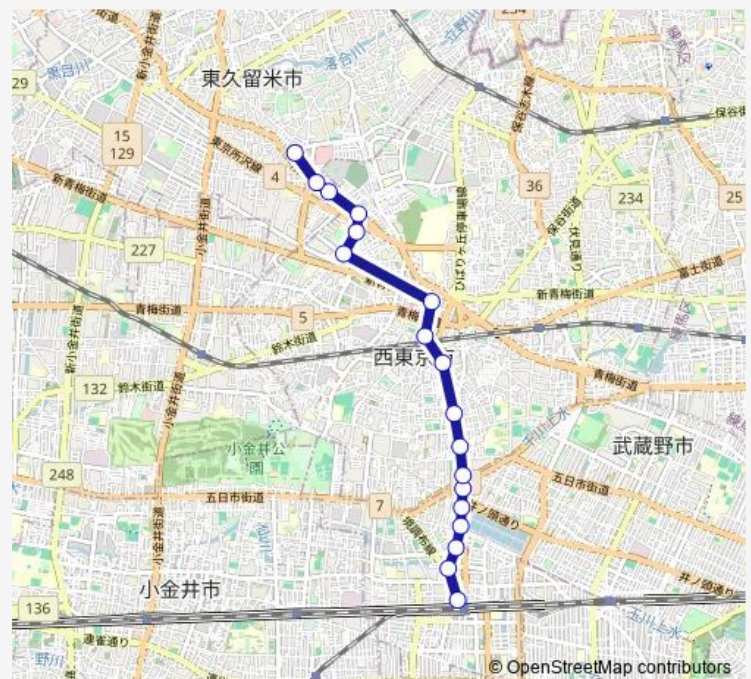

### Route schedule

武蔵境駅 — 南沢五丁目

Monday 23:35

Tuesday 23:35

Wednesday 23:35

Thursday 23:35

Friday 23:35

Saturday —

### Route info

Direction: 武蔵境駅

Stops: 18

Trip Duration: 0 hour 24 min

© OpenStreetMap contributors

深夜 Bus time schedules and route maps are available in an offline PDF at [busmaps.com](https://busmaps.com). Use the [busmaps.com](https://busmaps.com) website to see live bus times, train schedule or subway schedule, and step-by-step directions for all public transit in Nishitokyo