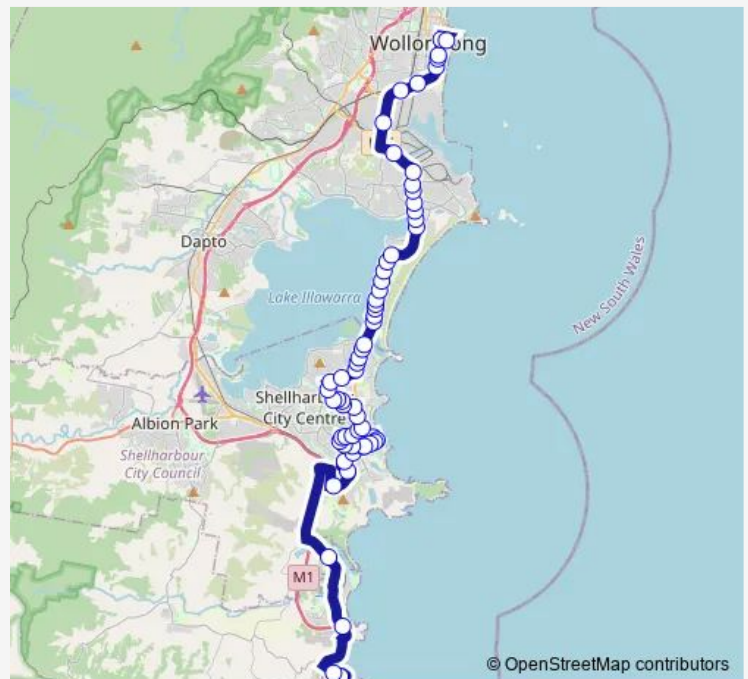

Pioneer Park, Addison St

Addison St At Mary St

Shellharbour Public School, Mary St

St Paul's Anglican Church, Towns St

Little Park, Wollongong St

Addison St At Wentworth St

Route schedule

Bonaira St At Henley Av — St Mary Star Of The Sea College, Harbour St

Monday	07:20
Tuesday	07:20
Wednesday	07:20
Thursday	07:20
Friday	07:20
Saturday	—
Sunday	—

Route info

Direction: Bonaira St At Henley Av

Stops: 70

Trip Duration: 1 hour 13 min

S213 — St Marys College to Bonaira St at Henley Ave via Shellharbour

Ocean Beach Dr After Melia St

Ocean Beach Dr At Sherwood Pl

Shellharbour Rd Opp Amity College

Shellharbour Rd After Woodlands Dr

Keross Av After Shellharbour Rd

Daphne St At Leawarra Av

Leawarra Av Before Irvine St

Stops: 75

Trip Duration: 1 hour 5 min

Shellharbour Rd At Peterborough Av

Warilla Grove Shops, Shellharbour Rd

Shellharbour Rd After Veronica St

Shellharbour Rd At Woodford Av

Lake Entrance Rd At Antrim Rd

Lake Entrance Rd Before Leawarra Av