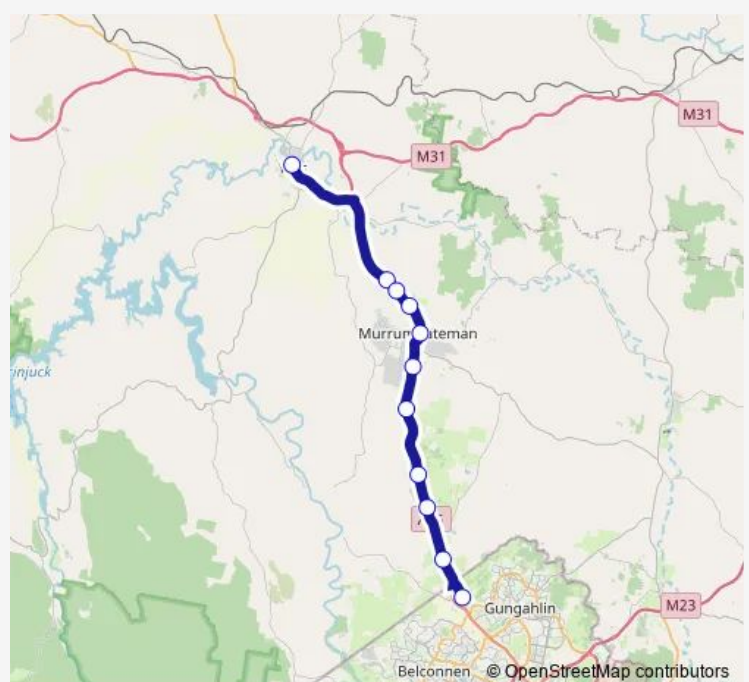

School Bus S213 Yass Rossi St to Daramalan College via Hall Interchange (Eagle Service)

[Go to website](#)

Direction

Banjo Patterson Park, Rossi St — Gladstone St Hall

11 stops

[Open route schedule](#)

- Banjo Patterson Park, Rossi St
- Barton Hwy Before Gounyan Rd
- Barton Hwy Opp Longrail Gully Rd
- Barton Hwy Opp 3685
- Jones Park Rest Area, Barton Hwy
- Barton Hwy Opp McIntosh Cct
- Gooda Creek Rd Before Barton Hwy
- Barton Hwy At Munday's Lane
- Barton Hwy Opp Tallawong Cl
- Barton Hwy After Spring Range Rd
- Gladstone St Hall

Route schedule

Banjo Patterson Park, Rossi St — Gladstone St Hall

Monday	07:13
Tuesday	07:13
Wednesday	07:13
Thursday	07:13
Friday	07:13
Saturday	—
Sunday	—

Route info

Direction: Banjo Patterson Park, Rossi St

Stops: 11

Trip Duration: 0 hour 42 min

S213 — Yass Rossi St to Daramalan College via Hall Interchange (Eagle Service)

S213 School Bus time schedules and route maps are available in an offline PDF at busmaps.com. Use the busmaps.com website to see live bus times, train schedule or subway schedule, and step-by-step directions for all public transit in Murrumbateman