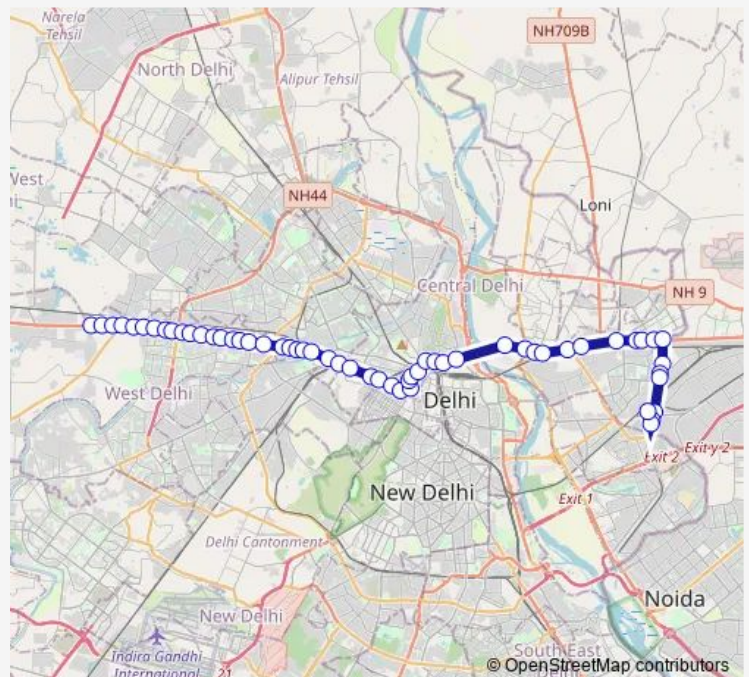

Thursday 05:00-22:05

Friday 05:00-22:05

Saturday 05:00-22:05

Sunday 05:00-22:05

Route info

Direction: Qamruddin Nagar Terminal

Stops: 56

Trip Duration: 2 hour 8 min

0236(NS)Down

BusMaps

Ram Pura

Ashok Park

Zakhira Flyover

Daya Basti Flyover

Anand Parbat Industrial Area

Sarai Rohilla Govt Qtrs (Rohtak Road)