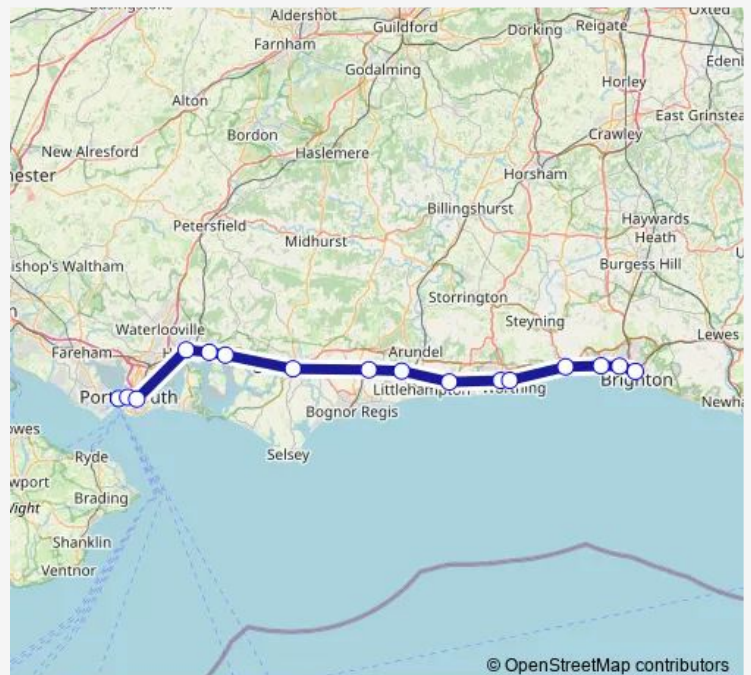

Rail Gw:Pmh->Btn GW train service from PMH to Btn

[Go to website](#)

Direction

Portsmouth Harbour — Brighton

16 stops

[Open route schedule](#)

Portsmouth Harbour

Portsmouth & Southsea

West Worthing

Worthing

Shoreham-by-Sea (Sussex)

Portslade

Hove

Brighton

Route schedule

Portsmouth Harbour — Brighton

Monday 07:09

Tuesday 07:09

Wednesday 07:09

Thursday 07:09

Friday 07:09

Saturday 06:50

Sunday —

Route info

Direction: Portsmouth Harbour

Stops: 16

Trip Duration: 1 hour 26 min

© OpenStreetMap contributors

■ Gw:Pmh->Btn — GW train service from PMH to Btn

Gw:Pmh->Btn Rail time schedules and route maps are available in an offline PDF at busmaps.com. Use the busmaps.com website to see live bus times, train schedule or subway schedule, and step-by-step directions for all public transit in Portsmouth