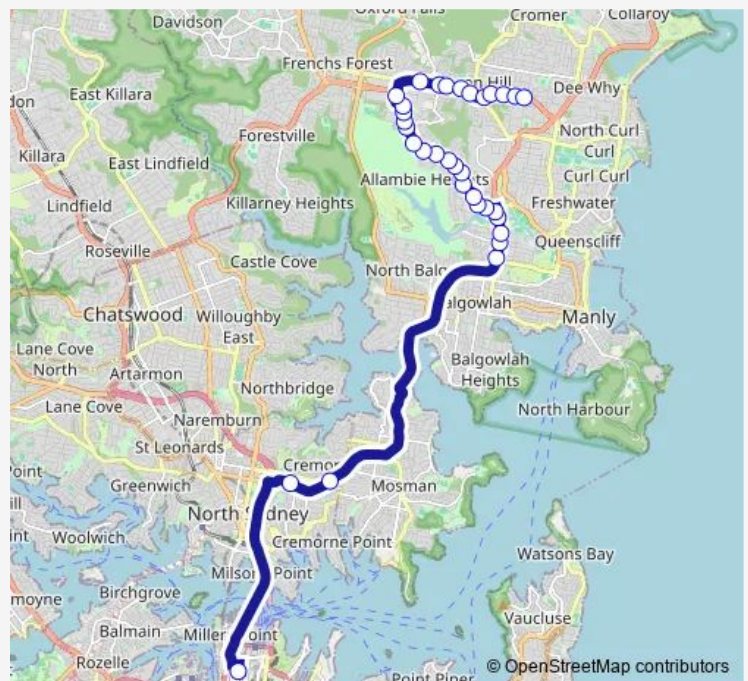

Wednesday 06:21-08:50

Thursday 06:21-08:50

Friday 06:21-08:50

Saturday —

Sunday —

Route info

Direction: Warringah Rd After Pine Av

Stops: 33

Trip Duration: 0 hour 47 min

174X — City Wynyard to Narraweena (Express Service) **BusMaps**

Allambie Rd After Corkery Cres

Allambie Rd Opp Eerawy Rd

Kentwell Rd Before Orara Rd

Kentwell Rd After Orara Rd

Kentwell Rd Before Condamine St

## Route schedule

Wynyard Station, Carrington St, Stand D — Warringah Rd Before Alfred St

Monday 16:17-19:12

Tuesday 16:15-19:15

Wednesday 16:15-19:15

Thursday 16:15-19:15

Friday 16:15-19:15

Saturday —

## Route info

Direction: Wynyard Station, Carrington St, Stand D

Stops: 33

Trip Duration: 0 hour 50 min

Warringah Rd At Ellis Rd

Warringah Rd At Oxford Falls Rd

Warringah Rd Before Cornish Av

Warringah Rd Before Willandra Rd