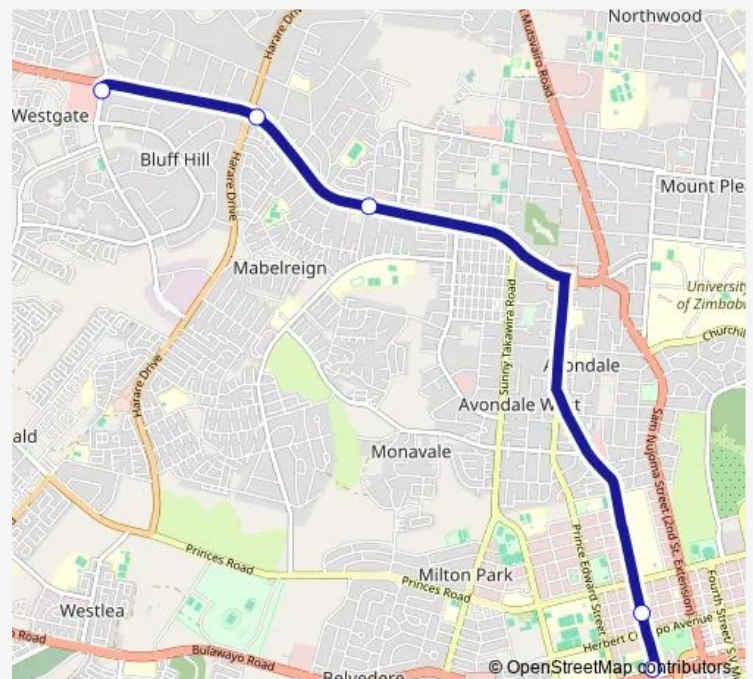

### Direction

Westgate Shopping Centre — Parklane Hub

5 stops

[Open route schedule](#)

Westgate Shopping Centre

Tubeless Tyre

Greencroft Shops

Embassy of Canada

### Route schedule

Westgate Shopping Centre — Parklane Hub

Monday	14:34
Tuesday	14:34
Wednesday	14:34
Thursday	14:34
Friday	14:34
Saturday	14:34
Sunday	14:34

### Route info

Direction: Westgate Shopping Centre

Stops: 5

Trip Duration: 0 hour 21 min

Westgate to Parklane Hub

Communal Taxi Service time schedules and route maps are available in an offline PDF at [busmaps.com](https://busmaps.com). Use the [busmaps.com](https://busmaps.com) website to see live bus times, train schedule or subway schedule, and step-by-step directions for all public transit in Harare