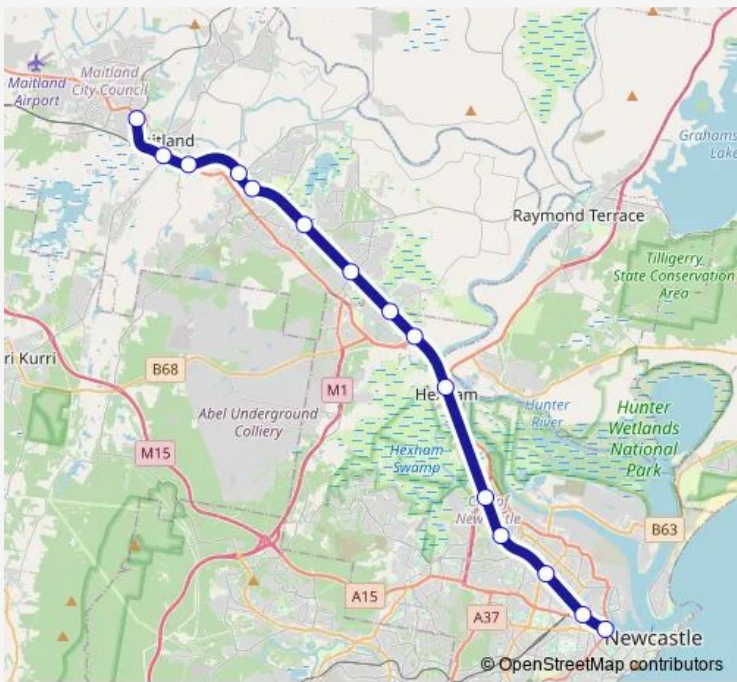

**Rail HUN Hunter Line**

[Go to website](#)

**Direction**  
 Newcastle Interchange, Platform 2 — Maitland Station, Platform 4  
 14 stops  
[Open route schedule](#)

- Newcastle Interchange, Platform 2
- Hamilton Station, Platform 1
- Waratah Station, Platform 2
- Warabrook Station, Platform 2
- Sandgate Station, Platform 2
- Hexham Station, Platform 2
- Tarro Station, Platform 2
- Beresfield Station, Platform 2
- Thornton Station, Platform 2
- Metford Station, Platform 2
- Victoria Street Station, Platform 2
- East Maitland Station, Platform 2
- High Street Station, Platform 2
- Maitland Station, Platform 4

**Route schedule**  
 Newcastle Interchange, Platform 2 — Maitland Station, Platform 4

Monday	17:12
Tuesday	17:12
Wednesday	04:48-17:12
Thursday	04:48-17:12
Friday	04:48-17:12
Saturday	—
Sunday	—

**Route info**  
 Direction: Newcastle Interchange, Platform 2  
 Stops: 14  
 Trip Duration: 0 hour 42 min

## Direction

Newcastle Interchange, Platform 1 — Telarah Station, Platform 1

15 stops

[Open route schedule](#)

Newcastle Interchange, Platform 1

Hamilton Station, Platform 1

Waratah Station, Platform 2

Warabrook Station, Platform 2

Sandgate Station, Platform 2

Hexham Station, Platform 2

Tarro Station, Platform 2

Beresfield Station, Platform 2

Thornton Station, Platform 2

Metford Station, Platform 2

Victoria Street Station, Platform 2

East Maitland Station, Platform 2