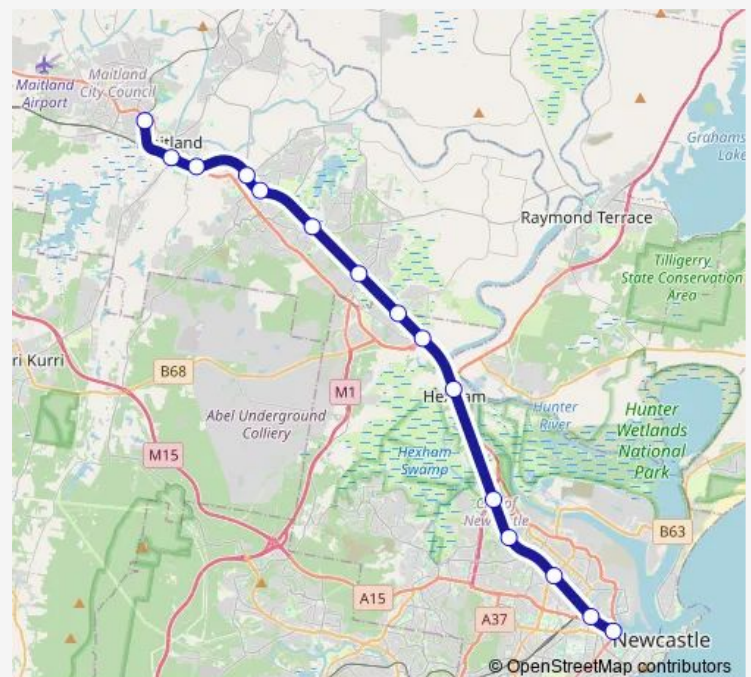

Singleton Station, Platform 1

Muswellbrook Station, Platform 1

Aberdeen Station, Platform 1

Scone Station, Platform 1

Route schedule

Newcastle Interchange, Platform 2 — Scone Station, Platform 1

Monday 08:14-19:27

Tuesday 08:14-19:27

Wednesday 08:14-19:27

Thursday 08:14-19:27

Friday 08:14-19:27

Saturday 03:55-17:52

Sunday 03:55-17:52

Route info

Direction: Newcastle Interchange, Platform 2

Stops: 21

Trip Duration: 2 hour 2 min

■ Hun — Hunter Line

Direction

Newcastle Interchange, Platform 1 — Telarah Station, Platform 1

15 stops

[Open route schedule](#)

Newcastle Interchange, Platform 1

Hamilton Station, Platform 1

Waratah Station, Platform 2

Warabrook Station, Platform 2

Sandgate Station, Platform 2

Hexham Station, Platform 2

Tarro Station, Platform 2

Beresfield Station, Platform 2

Thornton Station, Platform 2