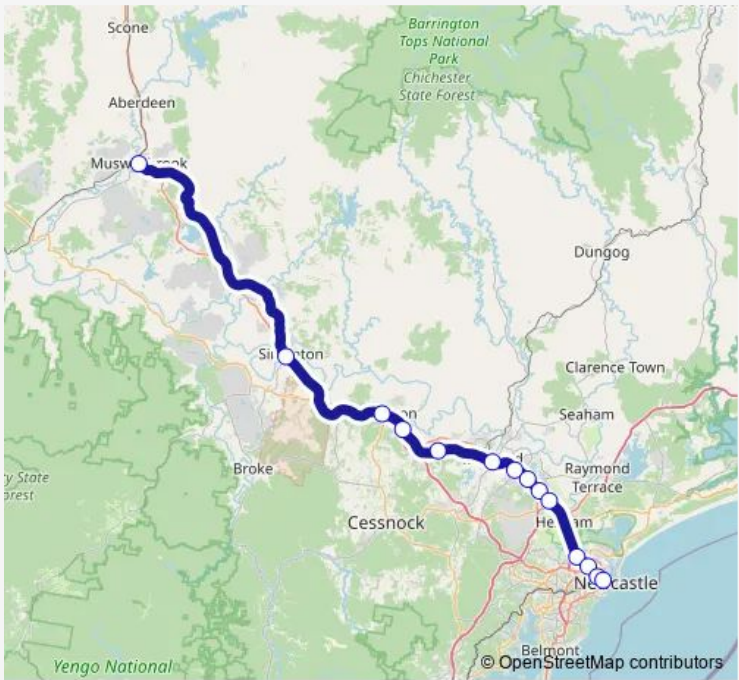

Rail HUN Hunter Line

[Go to website](#)

Direction
 Muswellbrook Station, Platform 1 — Newcastle Interchange, Platform 3
 14 stops
[Open route schedule](#)

- Muswellbrook Station, Platform 1
- Singleton Station, Platform 1
- Branxton Station, Platform 1
- Greta Station, Platform 1
- Lochinvar Station, Platform 1
- Maitland Station, Platform 3
- Victoria Street Station, Platform 1
- Metford Station, Platform 1
- Thornton Station, Platform 1
- Beresfield Station, Platform 1
- Warabrook Station, Platform 1
- Waratah Station, Platform 1
- Hamilton Station, Platform 2
- Newcastle Interchange, Platform 3

Route schedule
 Muswellbrook Station, Platform 1 — Newcastle Interchange, Platform 3

Monday	18:15
Tuesday	—
Wednesday	—
Thursday	18:15
Friday	18:15
Saturday	—
Sunday	—

Route info
 Direction: Muswellbrook Station, Platform 1
 Stops: 14
 Trip Duration: 1 hour 38 min

Direction

Newcastle Interchange, Platform 1 — Telarah Station, Platform 1

15 stops

[Open route schedule](#)

Newcastle Interchange, Platform 1

Hamilton Station, Platform 1

Waratah Station, Platform 2

Warabrook Station, Platform 2

Sandgate Station, Platform 2

Hexham Station, Platform 2

Tarro Station, Platform 2

Beresfield Station, Platform 2

Thornton Station, Platform 2

Metford Station, Platform 2

Victoria Street Station, Platform 2

East Maitland Station, Platform 2