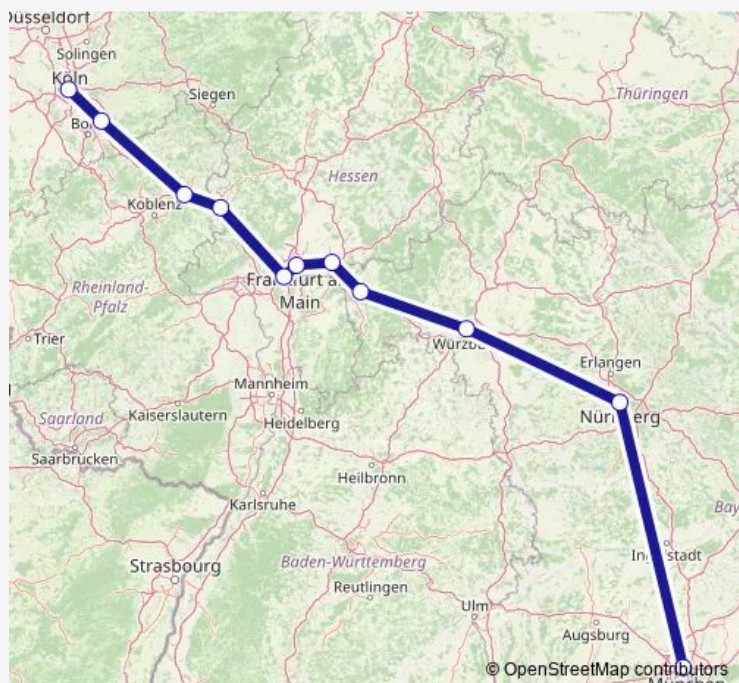

### Direction

Köln Hbf — München Hbf

11 stops

[Open route schedule](#)

Köln Hbf

Siegburg/Bonn

Montabaur

Limburg Süd

Frankfurt(M) Flughafen Fernbf

Frankfurt(Main)Hbf

Hanau Hbf

Aschaffenburg Hbf

Würzburg Hbf

Nürnberg Hbf

München Hbf

### Route schedule

Köln Hbf — München Hbf

Monday 04:22

Tuesday 04:22

Wednesday 04:22

Thursday 04:22

Friday 04:22

Saturday 04:22

### Route info

Direction: Köln Hbf

Stops: 11

Trip Duration: 4 hour 42 min

ICE 521

ICE 521 Rail time schedules and route maps are available in an offline PDF at [busmaps.com](https://busmaps.com). Use the [busmaps.com](https://busmaps.com) website to see live bus times, train schedule or subway schedule, and step-by-step directions for all public transit in Munich