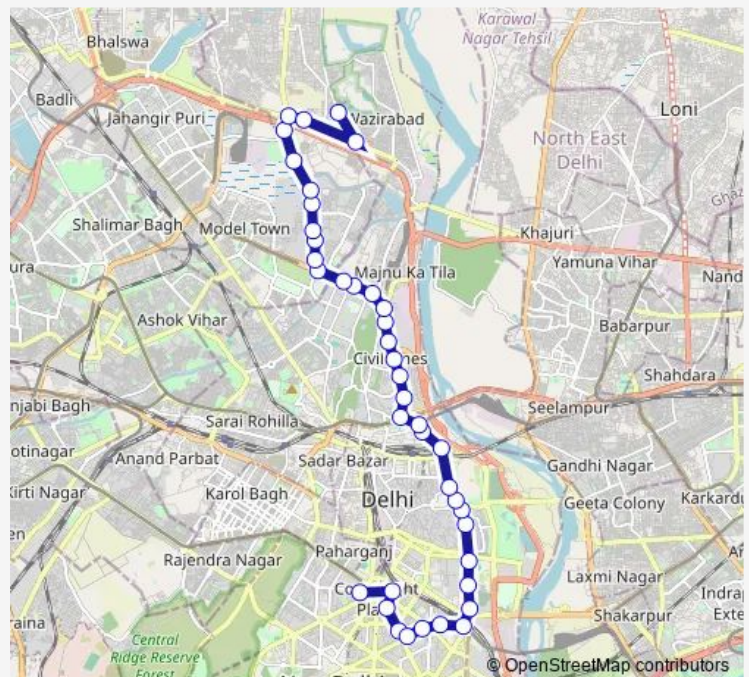

Isbt Nityanand Marg

Ludlow Castle

Exchange Store / Civil Lines Metro Station

Route schedule

Shivaji Stadium Terminal — Jharoda Village (Burari)

Monday 07:45-21:30

Tuesday 07:45-21:30

Wednesday 07:45-21:30

Thursday 07:45-21:30

Friday 07:45-21:30

Saturday 07:45-21:30

Sunday 07:45-21:30

Route info

Direction: Shivaji Stadium Terminal

Stops: 40

Trip Duration: 1 hour 16 min