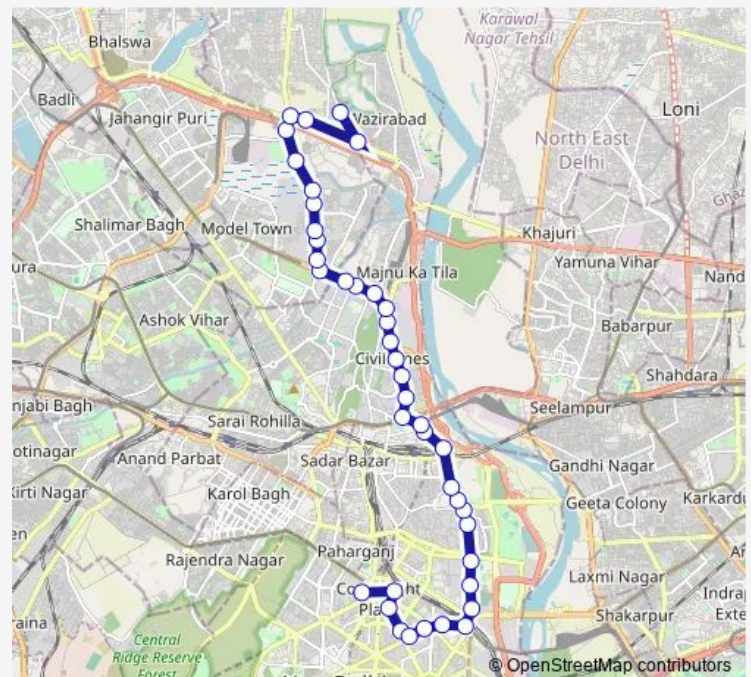

Isbt Nityanand Marg

Ludlow Castle

Exchange Store / Civil Lines Metro Station

Route schedule

Shivaji Stadium Terminal — Jharoda Village (Burari)

Monday 07:45-21:30

Tuesday 07:45-21:30

Wednesday 07:45-21:30

Thursday 07:45-21:30

Friday 07:45-21:30

Saturday 07:45-21:30

Sunday 07:45-21:30

Route info

Direction: Shivaji Stadium Terminal

Stops: 40

Trip Duration: 1 hour 16 min