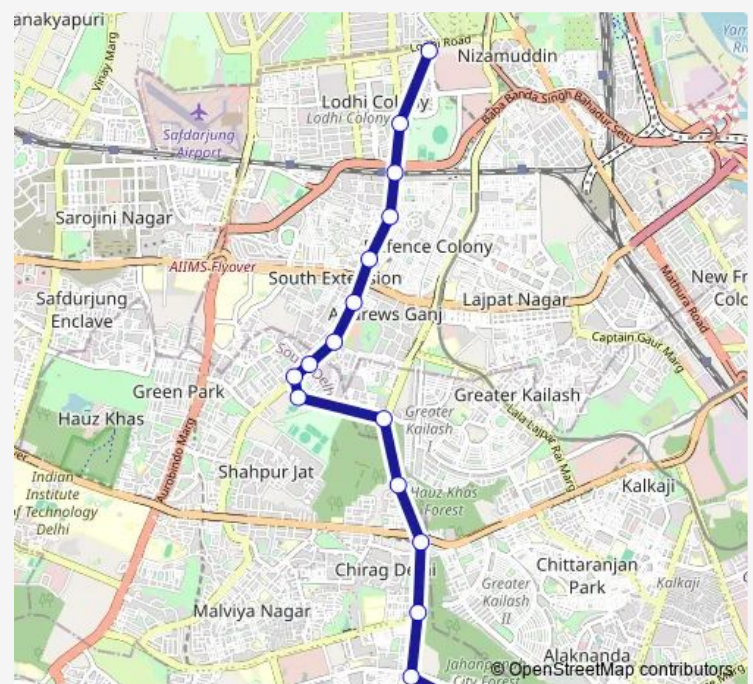

Ayurvigyan Nagar

Andrews Ganj Shiv Mandir / Ansal Plaza

PT College Kotla

Defence Colony

Sewa Nagar Flyover

J L Nehru Stadium

Sunehari Pulla Depot / Jawahar Lal Nehru Stadium Terminal

Route schedule

Ambedkar Nagar Sec-4 (Virat Cinema) — Sunehari Pulla Depot / Jawahar Lal Nehru Stadium Terminal

Monday 07:06-21:42

Tuesday 07:06-21:42

Wednesday 07:06-21:42

Thursday 07:06-21:42

Friday 07:06-21:42

Saturday 07:06-21:42

Sunday 07:06-21:42

Route info

Direction: Ambedkar Nagar Sec-4 (Virat Cinema)

Stops: 16

Trip Duration: 0 hour 36 min

580Inkstldown

BusMaps

Bus time schedules and route maps are available in an offline PDF at busmaps.com. Use the busmaps.com website to see live bus times, train schedule or subway schedule, and step-by-step directions for all public transit in Defence Colony