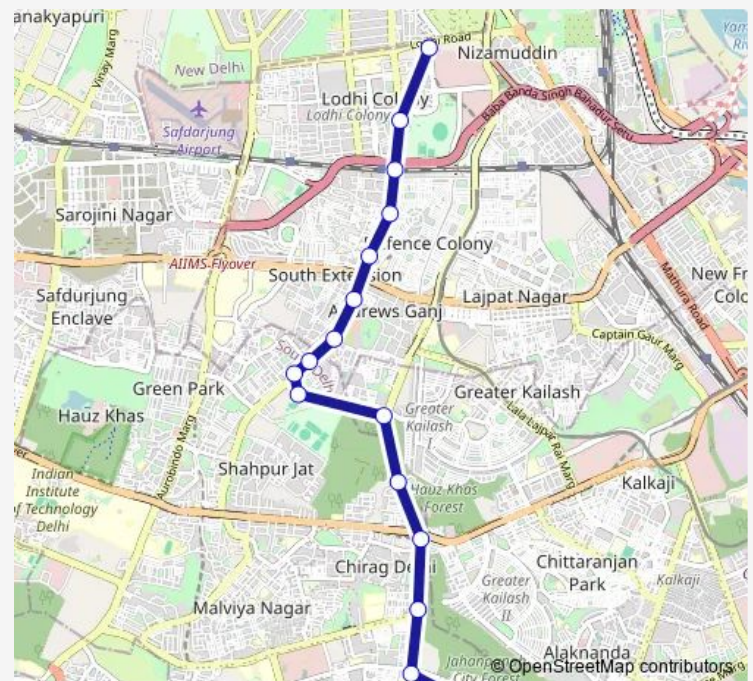

Saturday 07:06-21:42

Sunday 07:06-21:42

### Route info

Direction: Ambedkar Nagar Sec-4 (Virat Cinema)

Stops: 16

Trip Duration: 0 hour 36 min

580Inkstldown

BusMaps

Bus time schedules and route maps are available in an offline PDF at [busmaps.com](https://busmaps.com). Use the [busmaps.com](https://busmaps.com) website to see live bus times, train schedule or subway schedule, and step-by-step directions for all public transit in Defence Colony