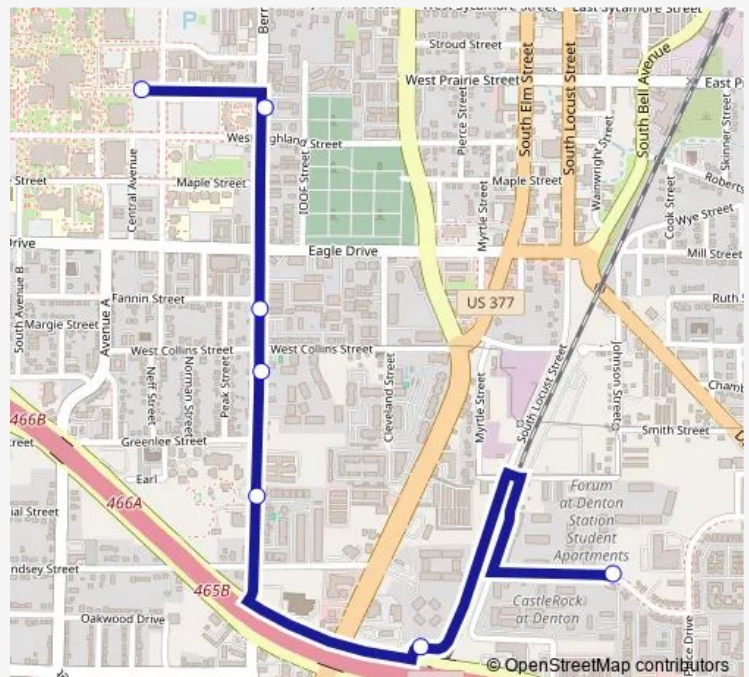

Direction:

Stops: 0

Trip Duration: — min

EOC 196 — Evening Off Campus

Direction

The Forum/Republic — Union 1

7 stops

[Open route schedule](#)

The Forum/Republic

Arch

The Venue (Bernard St)

The Arbors

University Place

The Oaks

Union 1

Route schedule

Route info

Direction: The Forum/Republic

Stops: 7

Trip Duration: 0 hour 8 min

Direction

The Retreat — Union 1

6 stops

[Open route schedule](#)

Direction: The Retreat

Stops: 6

Trip Duration: 0 hour 12 min

Direction

Union 1 — The Forum/Republic

4 stops

[Open route schedule](#)

Union 1