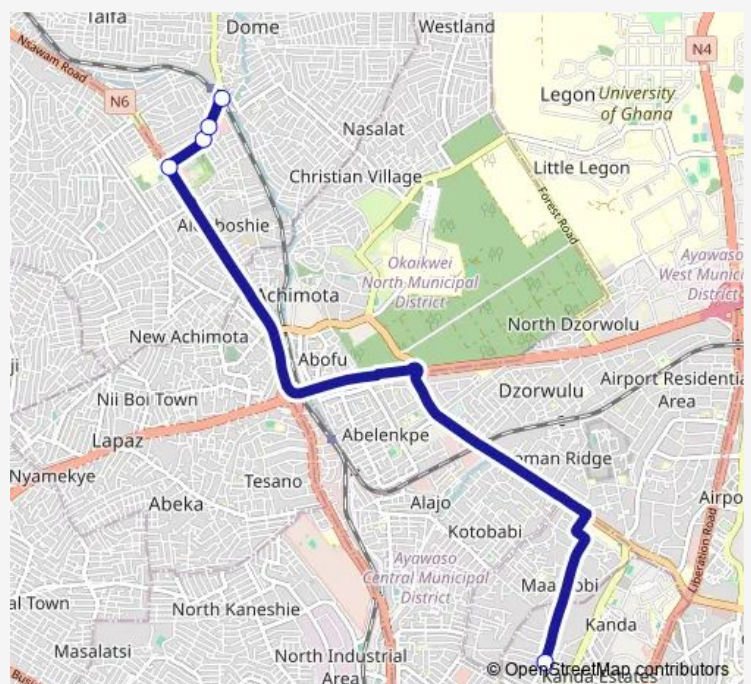

Bus 404A Nima Overhead Station to Dome Railway Crossing

[Go to website](#)

Direction

Terminal Nima Overhead Station — Terminal Dome Railway Crossing

5 stops

[Open route schedule](#)

Terminal Nima Overhead Station

St John's Dome Station

Chop Bar 404

Dome Market

Terminal Dome Railway Crossing

Route schedule

Terminal Nima Overhead Station — Terminal Dome Railway Crossing

Monday 10:19

Tuesday 10:19

Wednesday 10:19

Thursday 10:19

Friday 10:19

Saturday 10:19

Sunday 10:19

Route info

Direction: Terminal Nima Overhead Station

Stops: 5

Trip Duration: 0 hour 35 min

■ 404A — Nima Overhead Station to Dome Railway Crossing

404A Bus time schedules and route maps are available in an offline PDF at busmaps.com. Use the busmaps.com website to see live bus times, train schedule or subway schedule, and step-by-step directions for all public transit in Accra