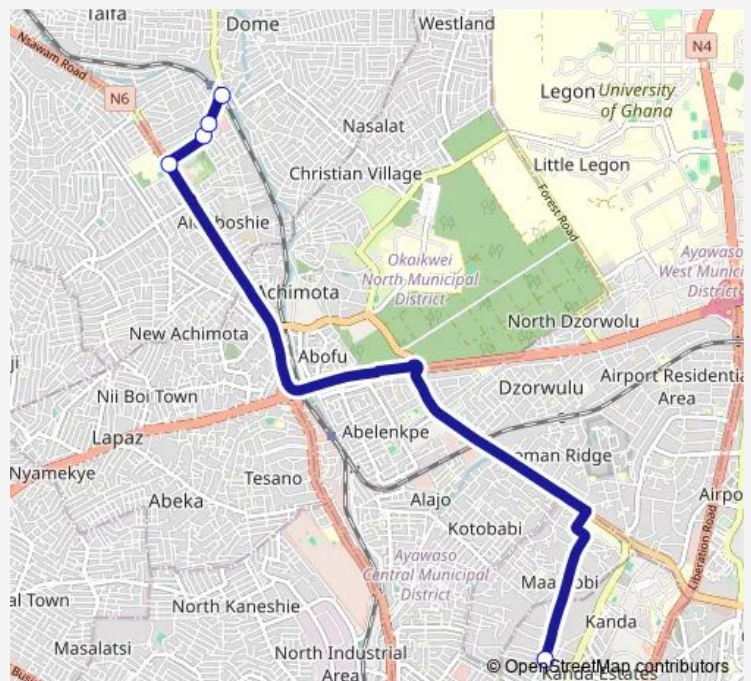

Bus 404a Nima Overhead Station to Dome Railway Crossing

[Go to website](#)

Direction

Terminal Nima Overhead Station — Terminal Dome Railway Crossing

5 stops

[Open route schedule](#)

Terminal Nima Overhead Station

St John's Dome Station

Road Side 2 044

Dome Market

Terminal Dome Railway Crossing

Route schedule

Terminal Nima Overhead Station — Terminal Dome Railway Crossing

Monday 10:19

Tuesday 10:19

Wednesday 10:19

Thursday 10:19

Friday 10:19

Saturday 10:19

Sunday 10:19

Route info

Direction: Terminal Nima Overhead Station

Stops: 5

Trip Duration: 0 hour 35 min

404a — Nima Overhead Station to Dome Railway Crossing

404a Bus time schedules and route maps are available in an offline PDF at busmaps.com. Use the busmaps.com website to see live bus times, train schedule or subway schedule, and step-by-step directions for all public transit in Accra