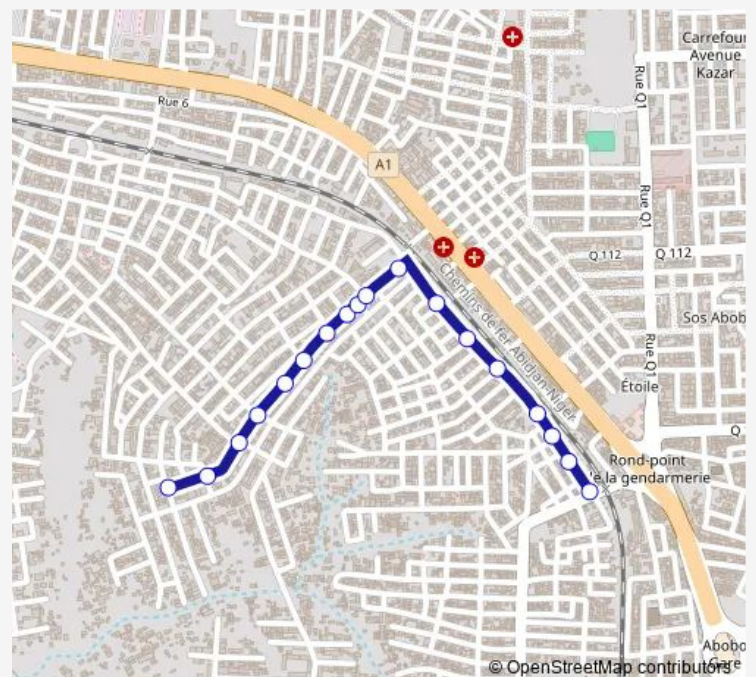

### Direction

Hôpital Bocabo — Gare Bocabo après les rails

18 stops

[Open route schedule](#)

Hôpital Bocabo

Carrefour Mosquée

Carrefour Marché

Carrefour Celibataire

### Route schedule

Hôpital Bocabo — Gare Bocabo après les rails

Monday 06:00

Tuesday 06:00

Wednesday 06:00

Thursday 06:00

Friday 06:00

Saturday 06:00

### Route info

Direction: Hôpital Bocabo

Stops: 18

Trip Duration: 2 hour 0 min

## Route info

Direction: Gare Bocabo après les rails

Stops: 18

Trip Duration: 2 hour 0 min

Bus time schedules and route maps are available in an offline PDF at [busmaps.com](https://busmaps.com). Use the [busmaps.com](https://busmaps.com) website to see live bus times, train schedule or subway schedule, and step-by-step directions for all public transit in Abidjan