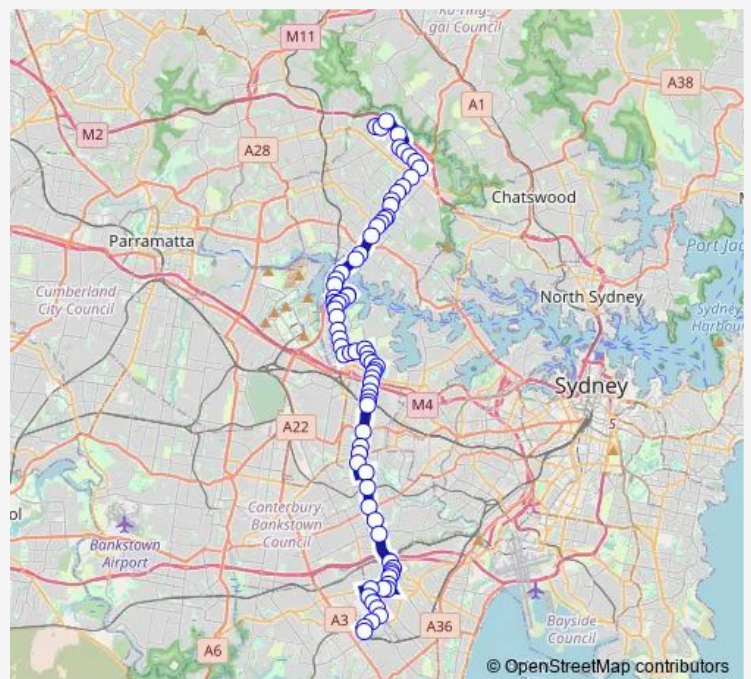

Bus 410 Hurstville to Macquarie Park

[Go to website](#)

**Direction**

Waterloo Park, Waterloo Rd, Stand A — Hurstville Station, Barratt St, Stand F

77 stops

[Open route schedule](#)

- Waterloo Park, Waterloo Rd, Stand A
- Culloden Rd After Waterloo Rd
- Culloden Rd At Talavera Rd
- Talavera Rd Opp Macquarie University Hospital
- Macquarie University Station, Waterloo Rd, Stand B
- Waterloo Rd Opp Byfield St
- Waterloo Rd At Khartoum Rd
- Waterloo Rd Opp Coolinga St
- Macquarie Park Station, Lane Cove Rd, Stand A
- Lane Cove Rd After Allengrove Cres
- Lane Cove Rd At Coxs Rd
- Lane Cove Rd Opp Ford St
- Lane Cove Rd After Twin Rd
- Byron Park, Lane Cove Rd
- Lane Cove Rd After Quarry Rd
- Seventh Day Adventist Church, Lane Cove Rd
- Lane Cove Rd At Myra Av
- Lane Cove Rd After Buffalo Rd
- Top Ryde City Shopping Centre, Devlin St
- Church St Opp Junction St
- Church St At Riverside Av

**Route schedule**

Waterloo Park, Waterloo Rd, Stand A — Hurstville Station, Barratt St, Stand F

Monday	05:19-00:34 <sup>+1</sup>
Tuesday	05:19-00:34 <sup>+1</sup>
Wednesday	05:19-00:34 <sup>+1</sup>
Thursday	05:19-00:34 <sup>+1</sup>
Friday	05:19-00:34 <sup>+1</sup>
Saturday	06:46-00:25 <sup>+1</sup>
Sunday	06:49-00:27 <sup>+1</sup>

**Route info**

Direction: Waterloo Park, Waterloo Rd, Stand A

Stops: 77

Trip Duration: 1 hour 10 min

410 — Hurstville to Macquarie Park

Concord Rd At Croyley St

Concord Rd After Llewellyn St

Rhodes Station, Concord Rd, Stand B

Concord Rd At Phoenix Av

Concord Rd At Merville St

Hospital Rd Opp Nullawarra Av

Hospital Rd Opp Concord Hospital Gate 3

Concord Hospital Gate 3, Hospital Rd

Concord Hospital Gate 1, Hospital Rd, Stand A

Hospital Rd At Nullawarra Av