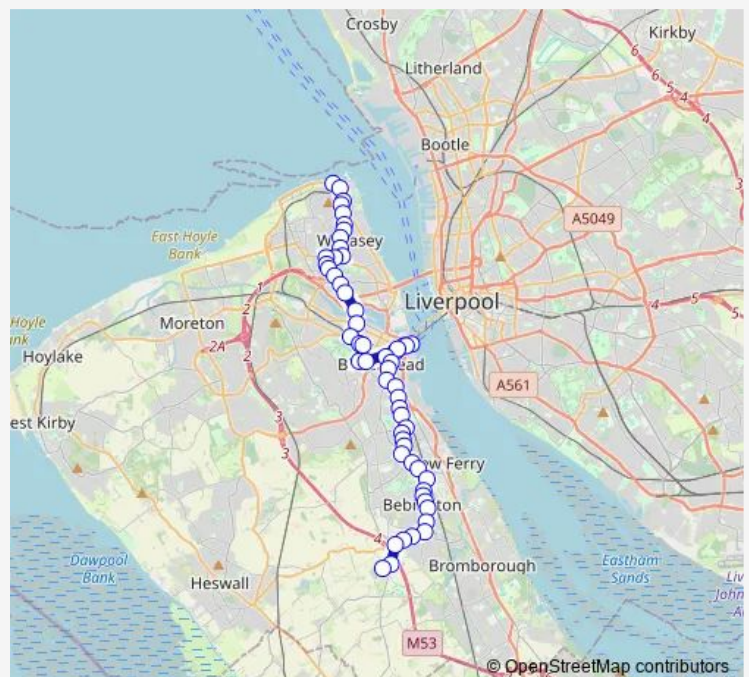

### Route info

Direction: Morrisons

Stops: 56

Trip Duration: 1 hour 5 min

Trinity Street

Paterson Street

Bentinck Street

Market Street

Hamilton Square Station

Woodside Interchange

Hamilton Square Station

Argyle Street

Birkenhead Bus Station

Grange Road East

Birkenhead Central Station

Argyle Street South

## Route info

Direction: Clatterbridge Hosp Outpatients

Stops: 55

Trip Duration: 1 hour 4 min

Grange Road

Market Street

Hamilton Square Station

Woodside Interchange

Hamilton Square Station

Argyle Street

Birkenhead Bus Station

Catherine Street

Cole Street

Park Road East

Newling Street

Birkenhead Park Station