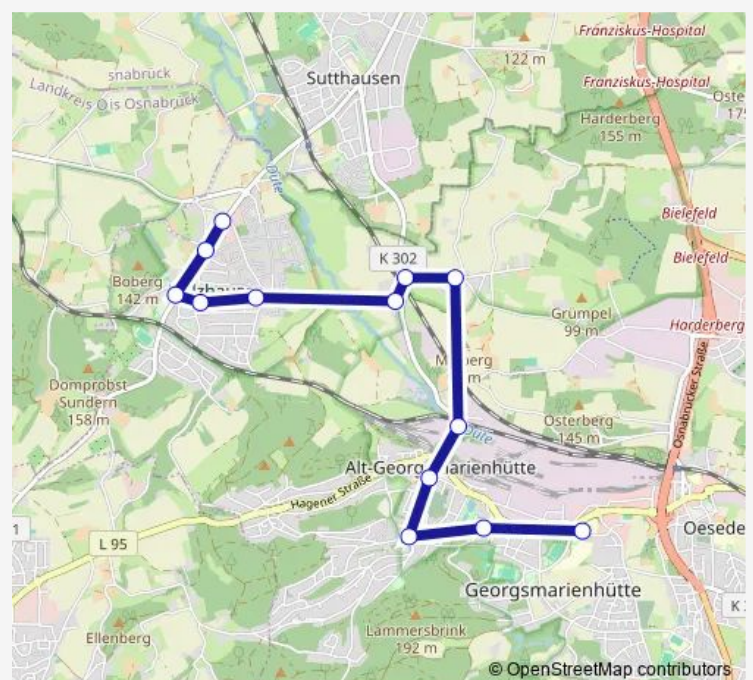

### Route schedule

Holzhausen(Gmhütte) Im Loh — Georgsmarienhütte Comeniuschule

Monday

—

Tuesday

—

Wednesday

—

Thursday

—

Friday

06:57

Saturday

—

Sunday

—

### Route info

Direction: Holzhausen(Gmhütte) Im Loh

Stops: 13

Trip Duration: 0 hour 18 min

## Route info

Direction: Holzhausen(Gmhütte) Im Loh

Stops: 7

Trip Duration: 0 hour 13 min

410 Bus time schedules and route maps are available in an offline PDF at [busmaps.com](https://busmaps.com). Use the [busmaps.com](https://busmaps.com) website to see live bus times, train schedule or subway schedule, and step-by-step directions for all public transit in Osnabrueck