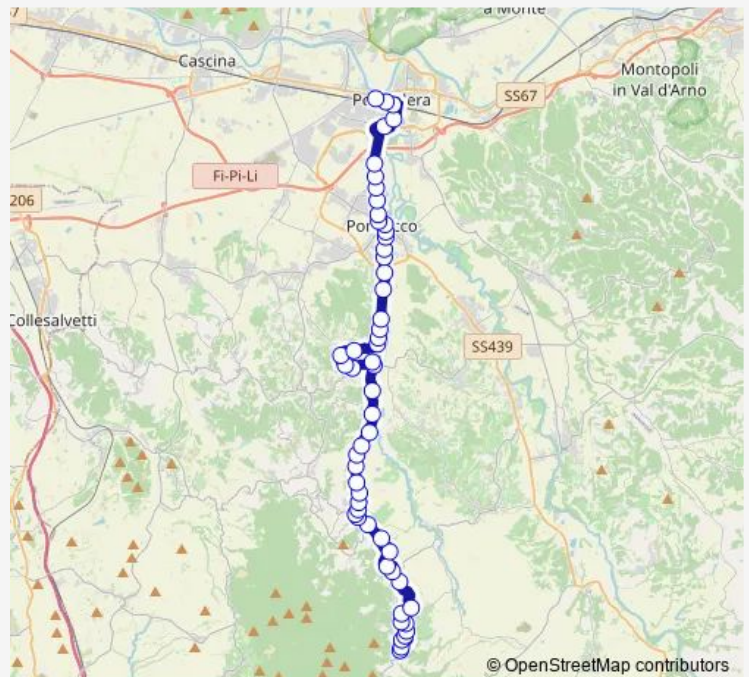

Thursday 09:30-13:18

Friday 09:30-13:18

Saturday 09:30-13:18

Sunday —

Route info

Direction: Pontedera Corsia 1

Stops: 54

Trip Duration: 1 hour 0 min