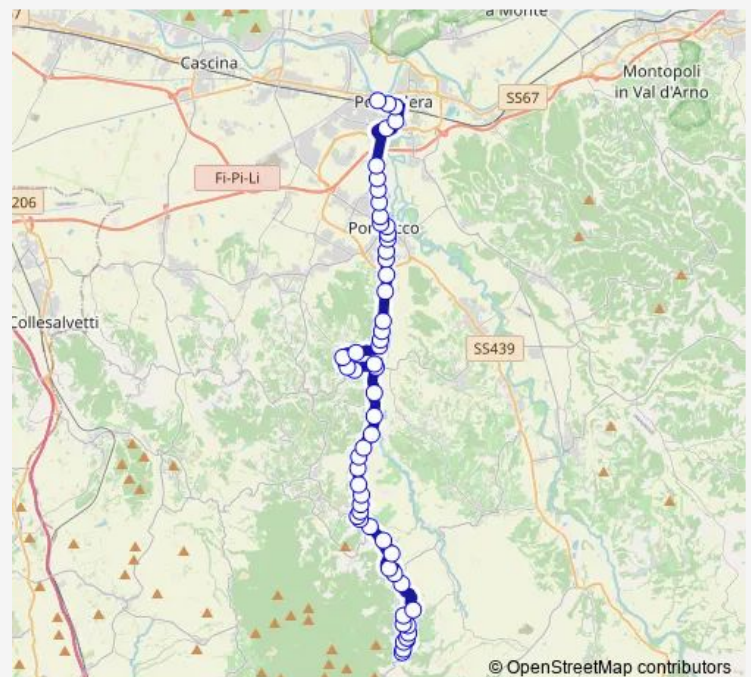

Saturday 09:30-13:18

Sunday —

Route info

Direction: Pontedera Corsia 1

Stops: 54

Trip Duration: 1 hour 0 min

Ripoli Bivio V.D.Commercio 84

Cevoli Bivio