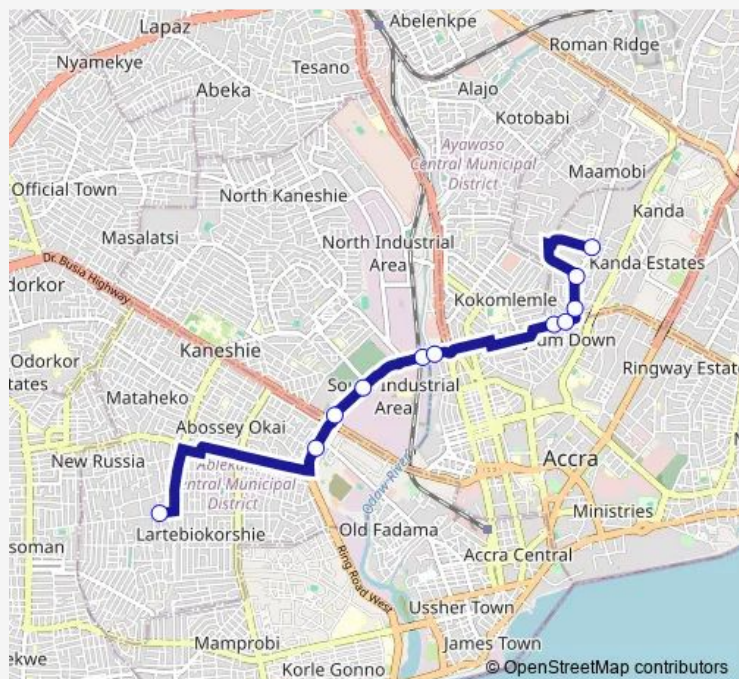

Neoplan

Circle Last Stop

Multi Choice

Kanda

Nima Police Station

Nima Roundabout

Nima Station

### Route schedule

Sukura — Nima Station

Monday	06:00
Tuesday	06:00
Wednesday	06:00
Thursday	06:00
Friday	06:00
Saturday	06:00
Sunday	06:00

### Route info

Direction: Sukura

Stops: 11

Trip Duration: 0 hour 38 min

Paloma

Equip

Circle Overhead

Circle Neoplan Station

Awudome Cemetery

State Transport

Roundabout

Abossey Okai