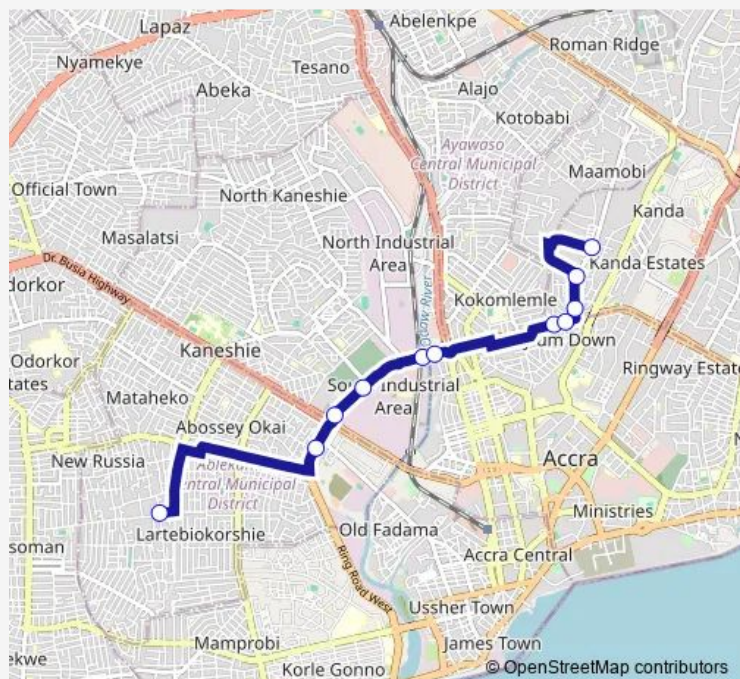

Roundabout

State Transport

Neoplan

Circle Last Stop

Multi Choice

Kanda

Nima Police Station

Nima Roundabout

Nima Station

Route schedule

Sukura — Nima Station

Monday	06:00
Tuesday	06:00
Wednesday	06:00
Thursday	06:00
Friday	06:00
Saturday	06:00
Sunday	06:00

Route info

Direction: Sukura

Stops: 11

Trip Duration: 0 hour 38 min

410 — Sukura Station ↔ Nima Overhead

Paloma

Equip

Circle Overhead

Circle Neoplan Station

Awudome Cemetery

State Transport

Roundabout

Abossey Okai