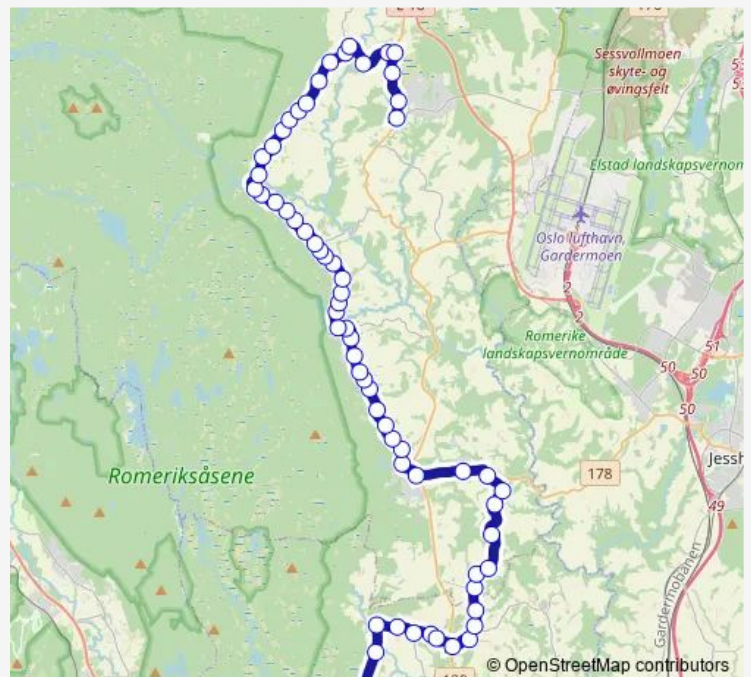

### Route schedule

Veståsen skole — Nannestad torg

Monday	03:30-00:49 <sup>+1</sup>
Tuesday	08:51-00:49 <sup>+1</sup>
Wednesday	08:51-00:49 <sup>+1</sup>
Thursday	03:30-00:49 <sup>+1</sup>
Friday	03:30-00:49 <sup>+1</sup>
Saturday	03:30-00:49 <sup>+1</sup>
Sunday	03:30-00:49 <sup>+1</sup>

### Route info

Direction: Veståsen skole

Stops: 64

Trip Duration: 0 hour 42 min

410 — Nannestad - Ask/ Veståsen

Holter sag

Håkenstad

Rovold