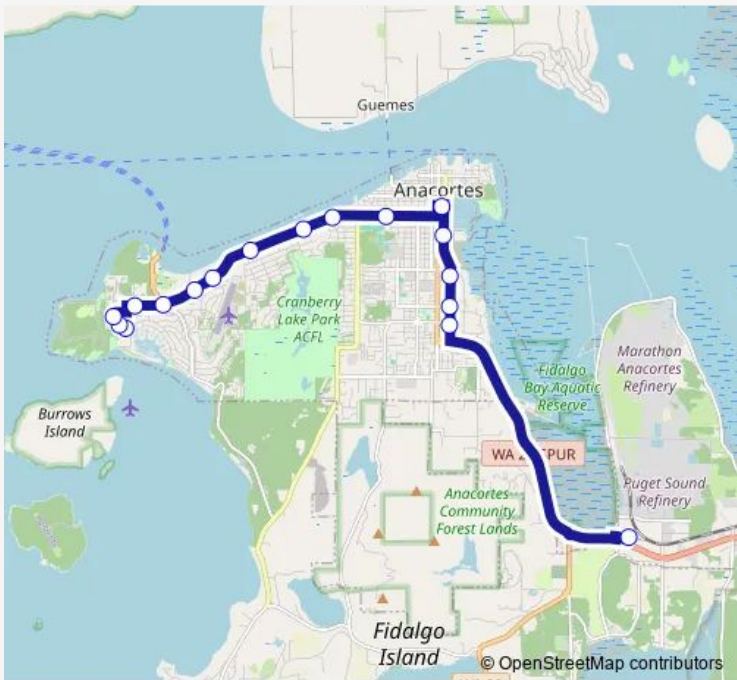

Bus 410 Route 410

[Go to website](#)

Direction
 Old Salt's Deli — March's Point
 17 stops
[Open route schedule](#)

- Old Salt's Deli
- Sands Way & Lea Pl
- Sands Way & Curtis Ct.
- Sunset Ave & Shannon Point Ave
- Sunset Ave & Anaco Beach Rd(Fire Stn)
- Oakes Ave. and Harborview
- Oakes Avenue and Glasgow Street eastbound
- Oakes Avenue and Anacopper Road
- Oakes Ave & Florida St.
- Oakes Ave & Alaska St.
- 12th and H - Steinmans Grocery Store
- 10th St and Q Ave
- Q Ave & 15 th St.
- R Ave & 23rd Street
- R ave & 29th st.
- R ave & 33rd st.
- March's Point

Route schedule
 Old Salt's Deli — March's Point

Monday	06:03-20:03
Tuesday	06:03-20:03
Wednesday	06:03-20:03
Thursday	06:03-20:03
Friday	06:03-20:03
Saturday	08:09-17:09
Sunday	—

Route info
 Direction: Old Salt's Deli
 Stops: 17
 Trip Duration: 0 hour 36 min

Direction

March's Point — Old Salt's Deli

23 stops

[Open route schedule](#)

March's Point

R Ave. and 32nd St.

R Ave. and 30th St.

R Ave. and 25th St.

Thursday 06:40-19:40

Friday 06:40-19:40

Saturday 08:06-16:45

Sunday —

Route info

Direction: March's Point

Stops: 23

Trip Duration: 0 hour 23 min