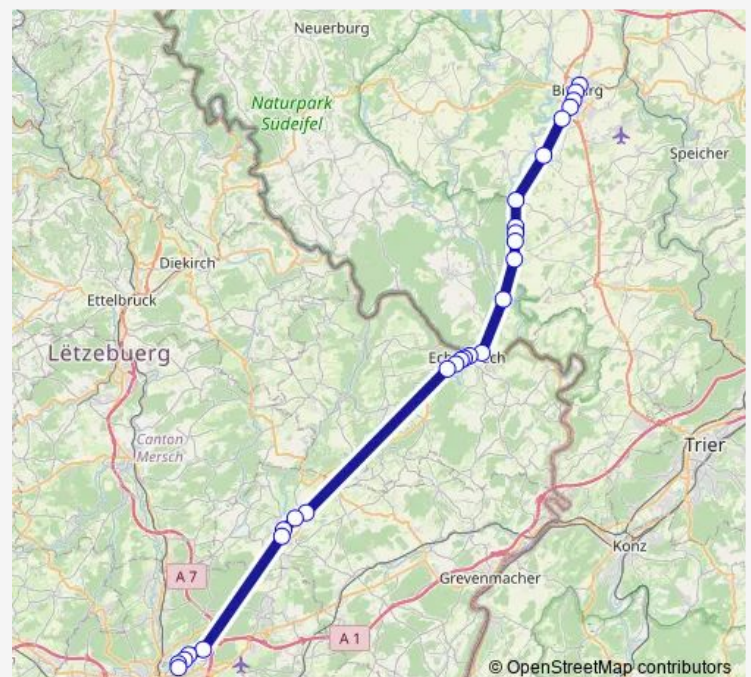

### Route schedule

Bitburg, Zob — Luxemburg, Europe Gare rout.

Monday 04:15-21:32

Tuesday 04:15-21:32

Wednesday 04:15-21:32

Thursday 04:15-21:32

Friday 04:15-23:47

Saturday 06:32-23:47

### Route info

Direction: Bitburg, Zob

Stops: 27

Trip Duration: 1 hour 27 min

410

BusMaps

Junglinster, Op der Freinen

Luxemburg, Hugo Gernsback

## Route info

Direction: Luxemburg, Europe Gare rout.

Stops: 28

Trip Duration: 1 hour 30 min

Bitburg, Kreisverwaltung

Bitburg, Karenweg

Bitburg, Zob