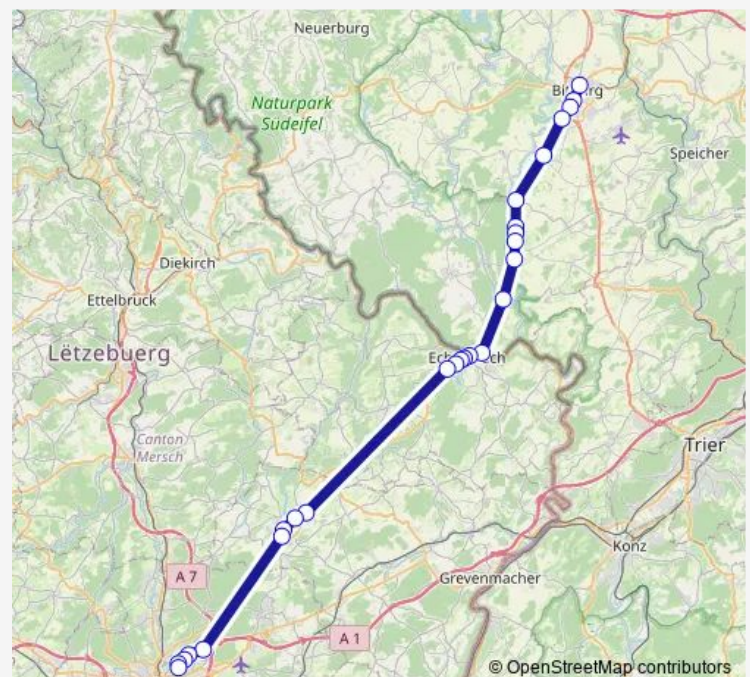

Thursday 04:15-21:32

Friday 04:15-23:47

Saturday 06:32-23:47

Sunday 07:32-19:32

Route info

Direction: Bitburg, Zob

Stops: 27

Trip Duration: 1 hour 30 min

410

BusMaps

Junglinster, Op der Freinen

Luxemburg, Hugo Gernsback

Luxemburg, Avalon

Luxemburg, Konrad Adenauer

Luxemburg, Antoine de St. Exup.

Luxemburg, Europe Gare rout.

Direction

Luxemburg, Europe Gare rout. — Bitburg, Zob

28 stops

[Open route schedule](#)

Luxemburg, Europe Gare rout.

Luxemburg, Antoine de St. Exup.

Luxemburg, Konrad Adenauer

Luxemburg, Avalon

Tuesday 06:31-22:05

Wednesday 06:31-22:05

Thursday 06:31-22:05

Friday 06:31-22:05

Saturday 06:46-21:01

Sunday 09:01-21:01

Route info

Direction: Luxemburg, Europe Gare rout.