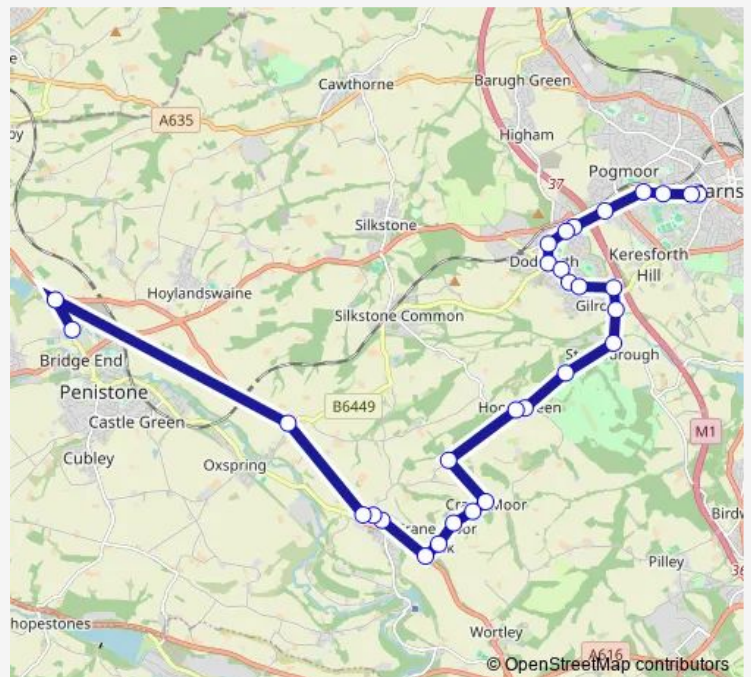

Dodworth Road/Dean Street

Dodworth Road/Shaw Lane

Dodworth Road/St. Hilda Avenue

Dodworth Road/Hunters Avenue

Barnsley Road/South Road

Barnsley Road/Park Hill Grove

Barnsley Road/Mitchelson Avenue

High Street/Tannery Court

Monday 07:12

Tuesday 07:12

Wednesday 07:12

Thursday 07:12

Friday 07:12

Saturday —

Sunday —

Route info

Direction: Dodworth Road/Lancaster Street

Stops: 30

Trip Duration: 0 hour 48 min

410 — Barnsley - Penistone Grammar

Crane Moor Road/Pog Lane

Crane Moor Road/Crane Moor Nook

Halifax Road/Crane Moor Road

Smithy Hill/Fir Tree