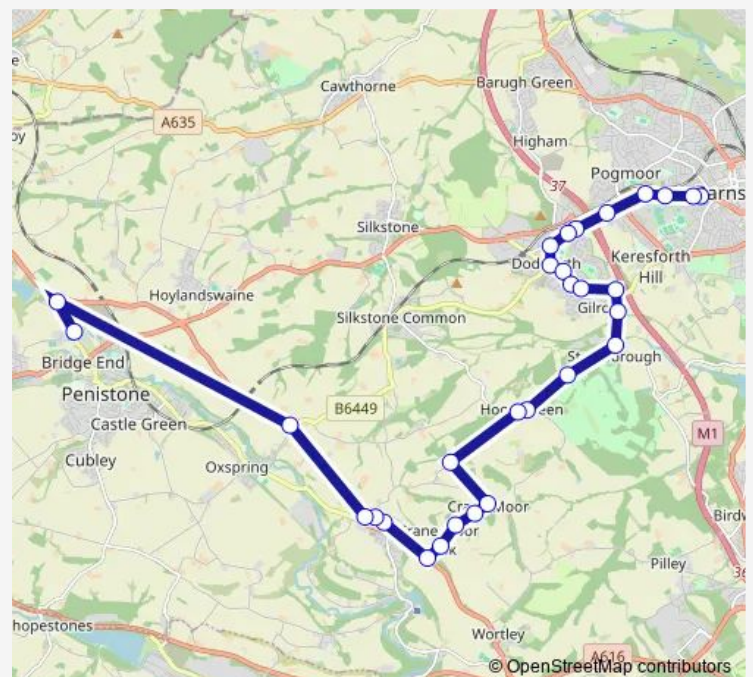

Hand Lane/Crane Moor Road

Crane Moor Road/South View

### Route schedule

Dodworth Road/Lancaster Street — Penistone Grammar School Bus Park/Huddersfield R

Monday 07:12

Tuesday 07:12

Wednesday 07:12

Thursday 07:12

Friday 07:12

Saturday —

### Route info

Direction: Dodworth Road/Lancaster Street

Stops: 30

Trip Duration: 0 hour 48 min

410 — Barnsley - Penistone Grammar

Crane Moor Road/Pog Lane

Crane Moor Road/Crane Moor Nook

Halifax Road/Crane Moor Road