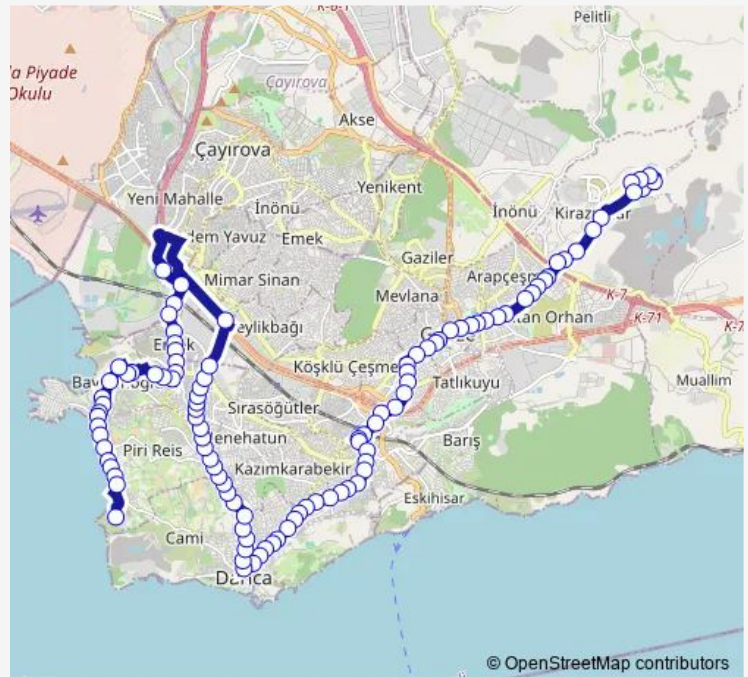

Saturday 07:00-21:00

Sunday 07:00-21:00

Route info

Direction: Emlak Konut 5

Stops: 105

Trip Duration: 0 hour 58 min

■ 410 — Kirazpınar-Bayramođlu

BusMaps