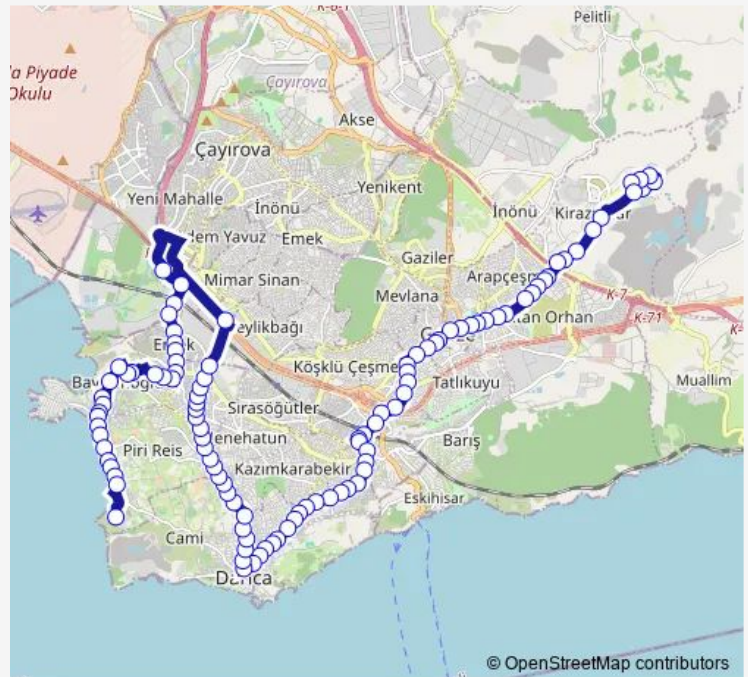

Friday 06:30-21:00

Saturday 07:00-21:00

Sunday 07:00-21:00

Route info

Direction: Emlak Konut 5

Stops: 105

Trip Duration: 0 hour 58 min

■ 410 — Kirazpınar-Bayramođlu