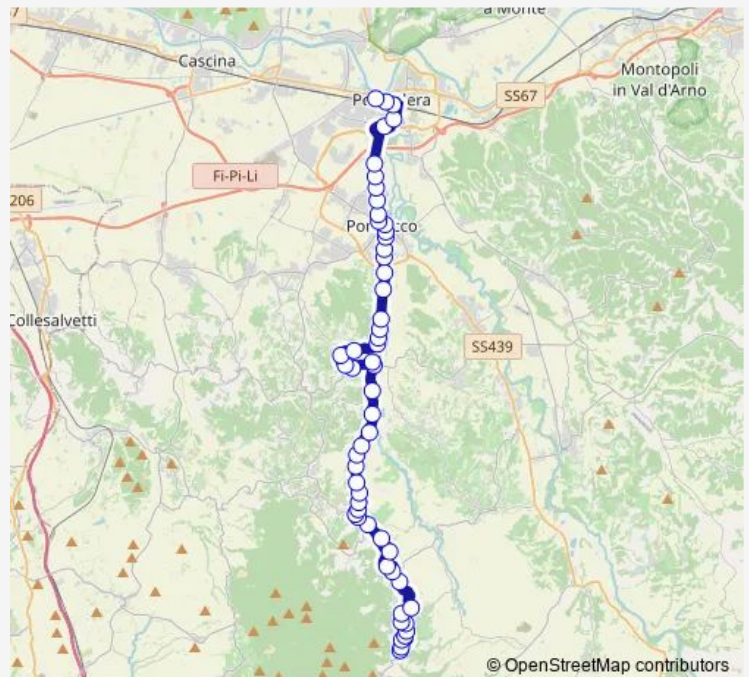

Route schedule

Chianni Le Case — Casciana Terme Scuole

Monday 07:45

Tuesday 07:45

Wednesday 07:45

Thursday 07:45

Friday 07:45

Saturday 07:45

Sunday —

Route info

Direction: Chianni Le Case

Stops: 20

Trip Duration: 0 hour 27 min

Direction

Chianni Le Case — Pontedera Autostazione

55 stops