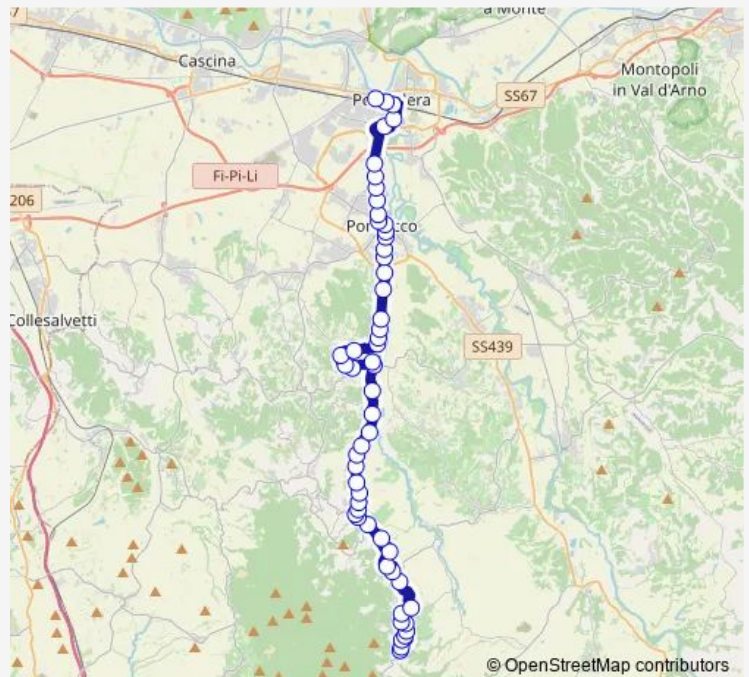

Route schedule

Chianni Le Case — Casciana Terme Scuole

Monday 07:45

Tuesday 07:45

Wednesday 07:45

Thursday 07:45

Friday 07:45

Saturday 07:45

Sunday —

Route info

Direction: Chianni Le Case

Stops: 20

Trip Duration: 0 hour 27 min

**Direction**

Chianni Le Case — Pontedera Autostazione

55 stops