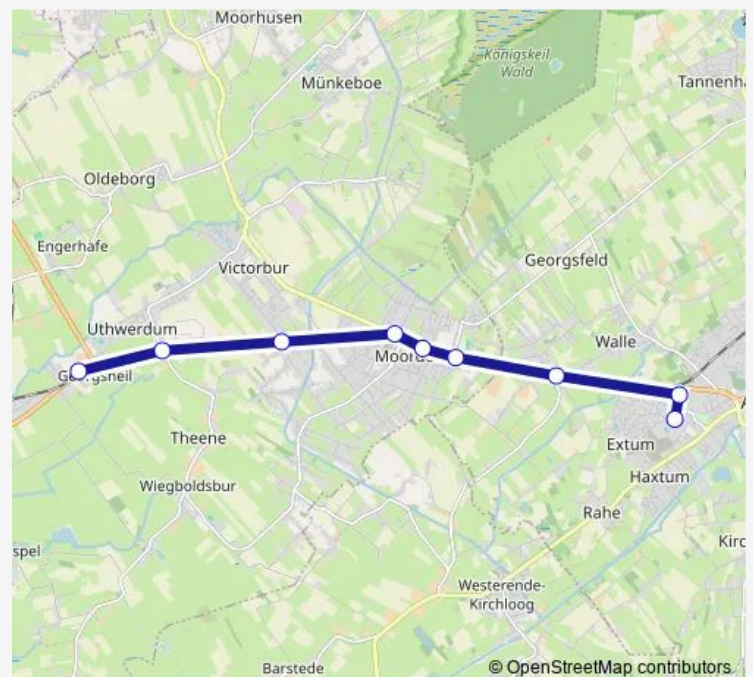

### Direction

Aurich IGS/Bbs — Georgsheil, Zob, Mast 1

9 stops

[Open route schedule](#)

Aurich IGS/Bbs

Dreekamp Aurich

Walle, B72/Heuweg

Moordorf, B72/Extumer Trift

Moordorf, B72/Ringstraße

Moordorf, B72/Schultrift

Südvictorbur, B72/Schwarzer Weg

Uthwerdum, B72/Uthwerdumer Str

Georgsheil, Zob, Mast 1

### Route schedule

Aurich IGS/Bbs — Georgsheil, Zob, Mast 1

Monday	13:10
Tuesday	—
Wednesday	13:10
Thursday	—
Friday	13:10
Saturday	—
Sunday	—

### Route info

Direction: Aurich IGS/Bbs

Stops: 9

Trip Duration: 0 hour 14 min

410

BusMaps

410 Bus time schedules and route maps are available in an offline PDF at [busmaps.com](https://busmaps.com). Use the [busmaps.com](https://busmaps.com) website to see live bus times, train schedule or subway schedule, and step-by-step directions for all public transit in Aurich