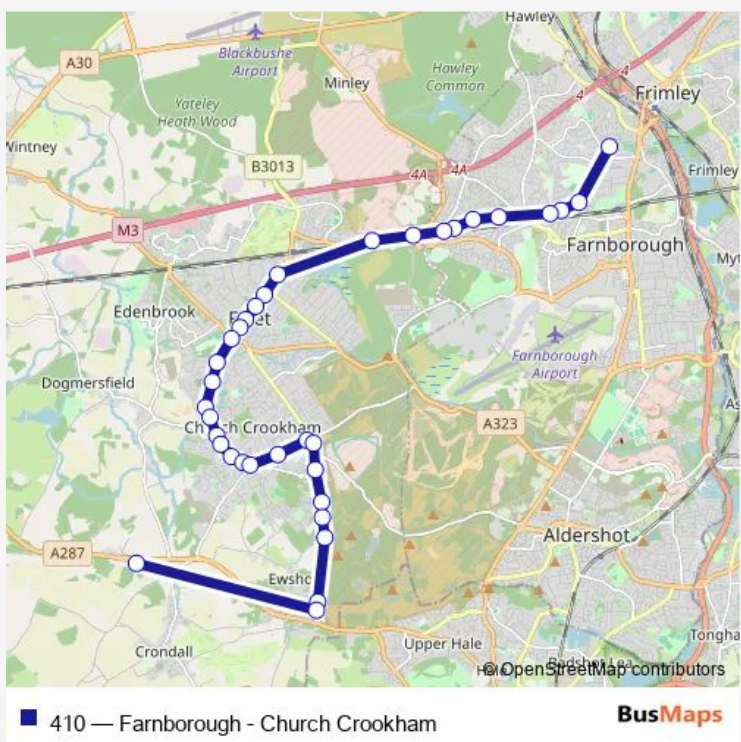

Bus 410 Farnborough - Church Crookham

[Go to website](#)

**Direction**  
 Sixth Form College — Downsland Copse  
 35 stops  
[Open route schedule](#)

- Sixth Form College
- Beta Road
- Watts Road
- Cove Brook
- Plough & Horses
- Conway Drive
- Ladywood Avenue
- Trunk Road
- Cove Services
- Bramshott Bridge
- Avondale Road
- Kings Road
- Church Road
- Branksomewood Road
- Upper Street
- The Oatsheaf
- Lea Wood Road
- Fox and Hounds
- Cheswell Gardens
- Wickham Road
- Cranford Avenue

Coxheath Road

War Memorial

Portland Drive

The Wyvern

Bowenhurst Road

Haig Lane

Aldershot Road

Sandy Lane

40 stops

[Open route schedule](#)

Kings Road

Montrose Close

Regent Street

Rochester Grove

Heatherside School

Haywood Drive

## Route info

Direction: Kings Road

Stops: 40

Trip Duration: 0 hour 59 min

Kings Road

Avondale Road

Bramshott Bridge

Cove Services