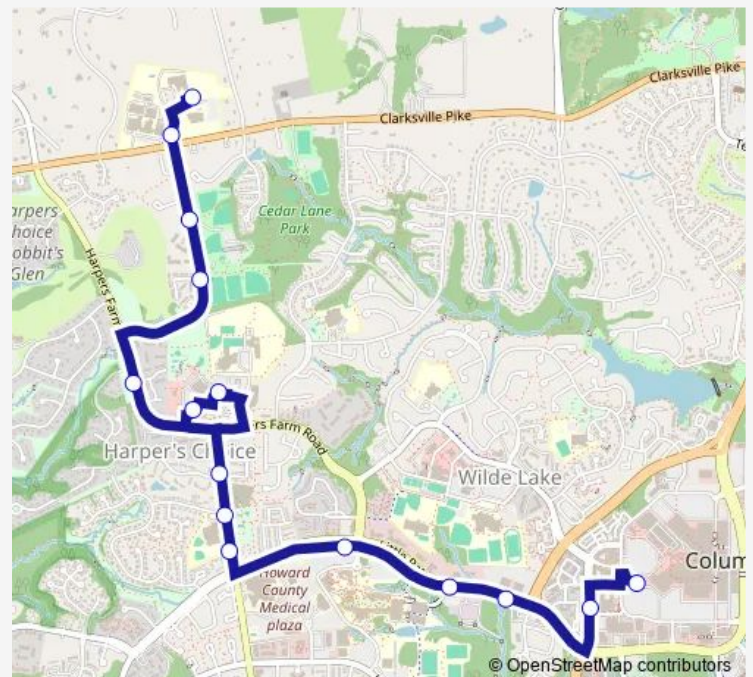

Cedar Ln / Little Patuxent Pkwy (Southbound)

Little Patuxent Pkwy / Campus Dr

Little Patuxent Pkwy / Faculty Dr (Eastbound)

Little Patuxent Pkwy / Banneker Rd

Broken Land Pkwy / Gramercy PI (Northbound)

Mall in Columbia

Route schedule

Homewood Center — Mall in Columbia

Monday	08:40-16:40
Tuesday	08:40-16:40
Wednesday	08:40-16:40
Thursday	08:40-16:40
Friday	08:40-16:40
Saturday	—
Sunday	—

Route info

Direction: Homewood Center

Stops: 15

Trip Duration: 0 hour 15 min

410 — Homewood Center

BusMaps

Direction

Mall in Columbia — Homewood Center

15 stops

[Open route schedule](#)

Mall in Columbia

Broken Land Pkwy / Gramercy Pl (Southbound)

Little Patuxent Pkwy / Governor Warfield Pkwy

Little Patuxent Pkwy / Century Plaza

Little Patuxent Pkwy / Faculty Dr (Westbound)

Little Patuxent Pkwy / Harpers Farm Rd