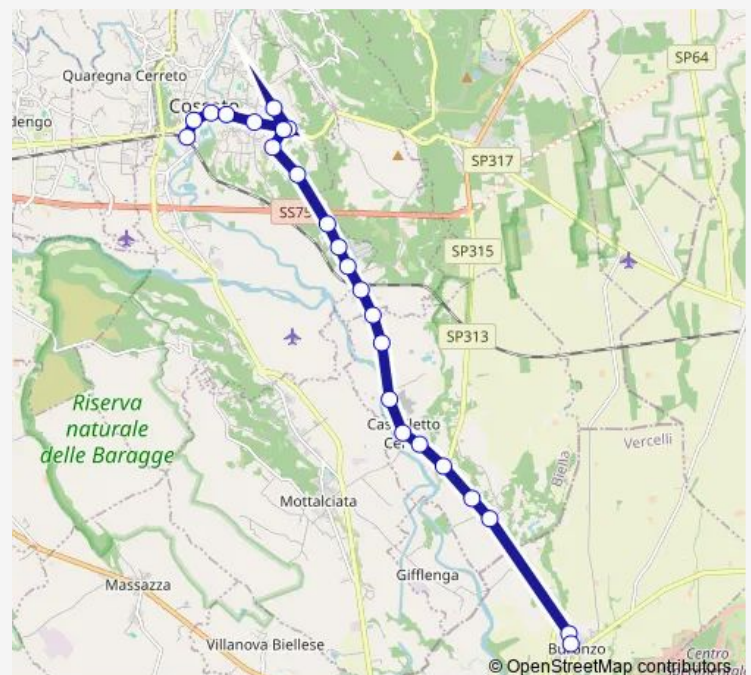

### Route schedule

Buronzo Piazza Cavour — Cossato Viale Pajetta (Stazione)

Monday 06:34-18:34

Tuesday 06:34-18:34

Wednesday 06:34-18:34

Thursday 06:34-18:34

Friday 06:34-18:34

Saturday —

### Route info

Direction: Buronzo Piazza Cavour

Stops: 21

Trip Duration: 0 hour 25 min

410 — Cossato - Castelletto Cervo - Buronzo