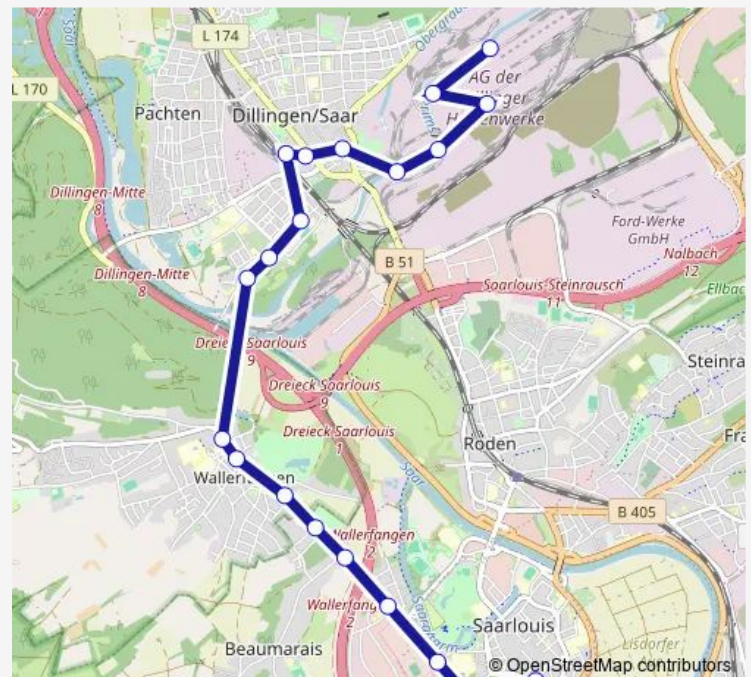

### Route schedule

Walzwerk, Dillingen — ZOB Kleiner Markt, Saarlouis

Monday 04:38-23:15

Tuesday 04:38-23:15

Wednesday 04:38-23:15

Thursday 04:38-23:15

Friday 04:38-23:15

Saturday 06:05-23:10

### Route info

Direction: Walzwerk, Dillingen

Stops: 21

Trip Duration: 0 hour 27 min

410

BusMaps

## Route info

Direction: ZOB Kleiner Markt, Saarlouis

Stops: 14

Trip Duration: 0 hour 18 min