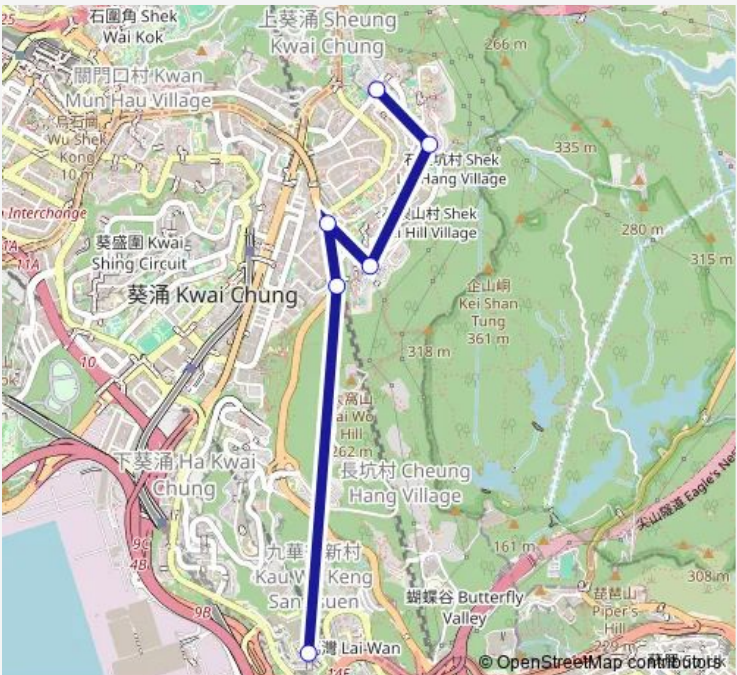

Bus 410 Princess Margaret Hospital - Northeast Kwai Chung

[Go to website](#)

Direction
 LEI MUK ROAD NEAR SHEK YAM SHOPPING CENTRE
 — PRINCESS MARGARET HOSPITAL BLOCK K
 6 stops
[Open route schedule](#)

Route schedule
 LEI MUK ROAD NEAR SHEK YAM SHOPPING CENTRE
 — PRINCESS MARGARET HOSPITAL BLOCK K

Monday	06:45-16:45
Tuesday	06:45-16:45
Wednesday	06:45-16:45
Thursday	06:45-16:45
Friday	06:45-16:45
Saturday	06:45-16:45
Sunday	07:00-19:50

Route info
 Direction: LEI MUK ROAD NEAR SHEK YAM SHOPPING CENTRE
 Stops: 6
 Trip Duration: 0 hour 19 min

■ 410 — Princess Margaret Hospital - Northeast Kwai Chung **BusMaps**

Direction

PRINCESS MARGARET HOSPITAL BLOCK K — LEI MUK ROAD NEAR SHEK YAM SHOPPING CENTRE

Route schedule

PRINCESS MARGARET HOSPITAL BLOCK K — LEI MUK ROAD NEAR SHEK YAM SHOPPING CENTRE

Monday 07:11-17:00

Tuesday 07:11-17:00

Wednesday 07:11-17:00

Thursday 07:11-17:00

Friday 07:11-17:00

Saturday 07:11-17:00