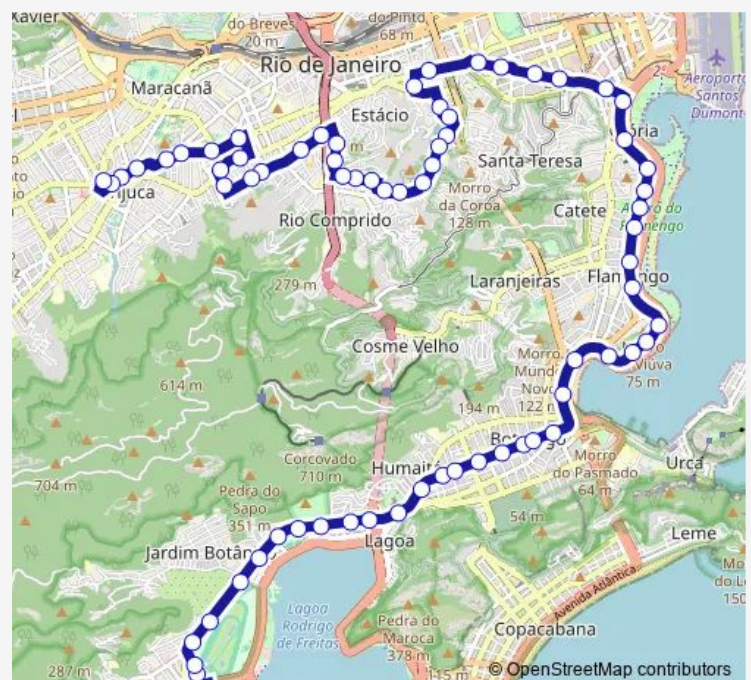

Thursday 00:00

Friday 00:00

Saturday 00:00

Sunday 00:00

Route info

Direction: Ponto Final: Saens Peña : Linha 410

Stops: 68

Trip Duration: 1 hour 26 min