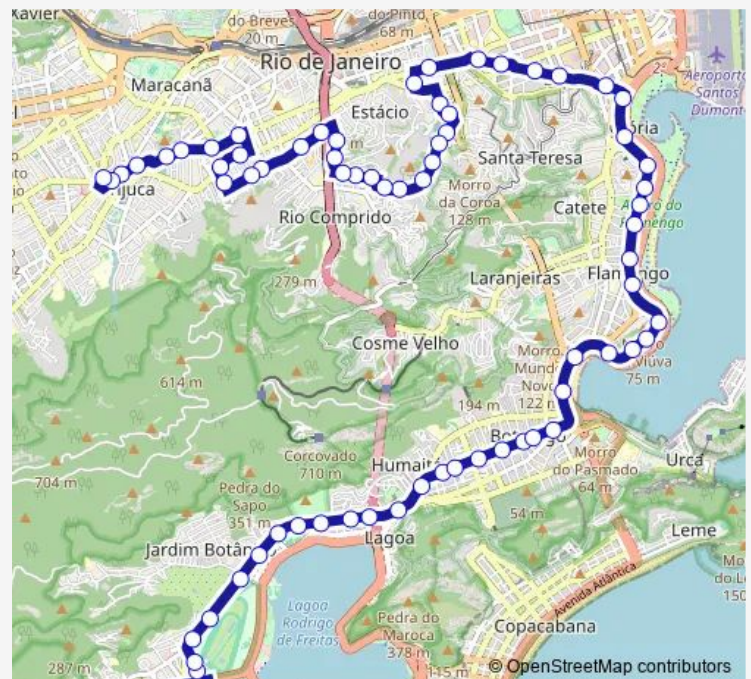

Thursday 00:00

Friday 00:00

Saturday 00:00

Sunday 00:00

Route info

Direction: Ponto Final: Saens Peña : Linha 410

Stops: 68

Trip Duration: 0 hour 59 min

Monday 00:00

Tuesday 00:00

Wednesday 00:00

Thursday 00:00

Friday 00:00

Saturday 00:00

Sunday 00:00

Route info