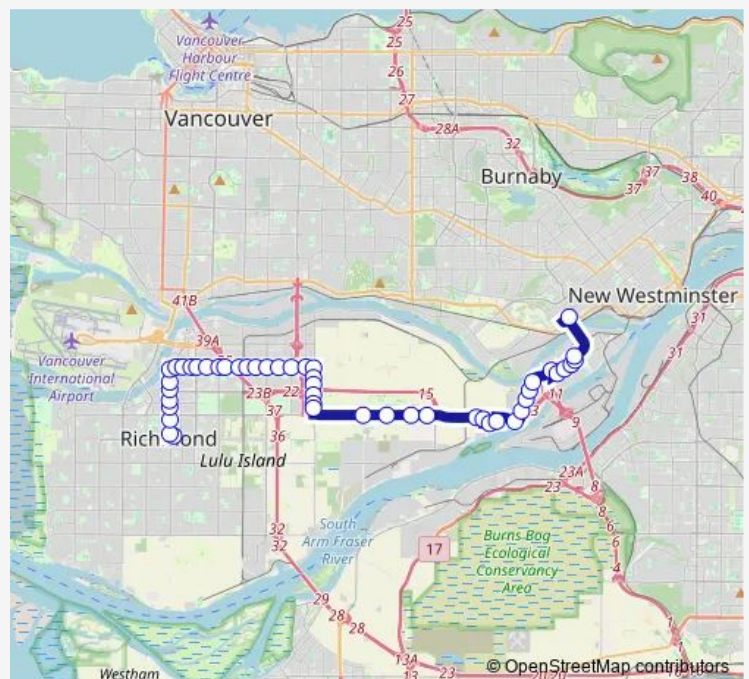

### Route schedule

Westbound Anderson Rd @ Buswell St — 22nd Street Station @ Unloading Only

Monday 05:10-01:37<sup>+1</sup>

Tuesday 05:10-01:37<sup>+1</sup>

Wednesday 05:10-01:37<sup>+1</sup>

Thursday 05:10-01:37<sup>+1</sup>

### Route info

Direction: Westbound Anderson Rd @ Buswell St

Stops: 48

Trip Duration: 1 hour 8 min

410 — Richmond-Brighouse Station/22nd St Station

Eastbound Cambie Rd @ Viking Way

Southbound No. 6 Rd @ Cambie Rd

Southbound No. 6 Rd @ Mayfield Place

Southbound No. 6 Rd @ Maycrest Way

Southbound No. 6 Rd @ Commerce Parkway

Southbound No. 6 Rd @ International Place

Southbound No. 6 Rd @ Wireless Way

Eastbound Westminster Hwy @ No. 7 Rd