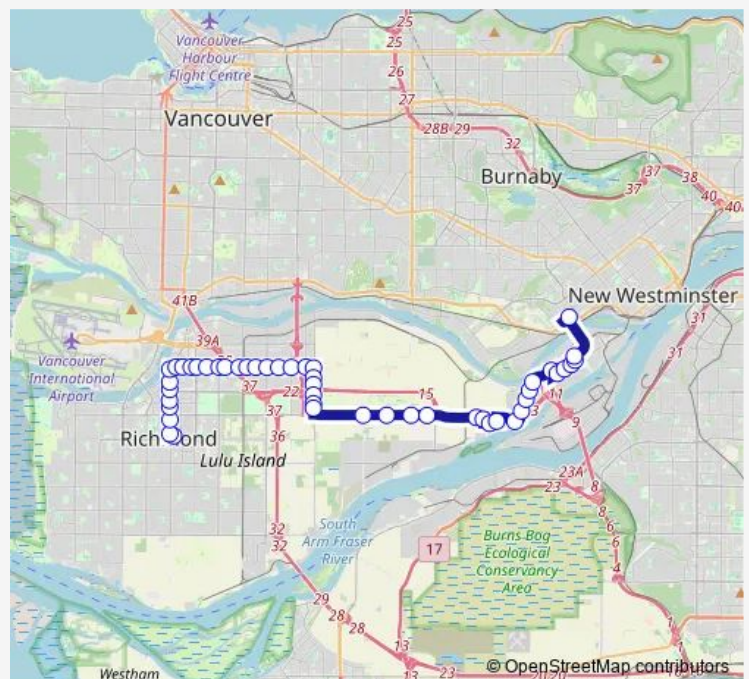

Westbound Anderson Rd @ Buswell St — 22nd Street Station @ Unloading Only

Monday 05:10-01:37⁺¹

Tuesday 05:10-02:50⁺¹

Wednesday 05:10-01:37⁺¹

Thursday 05:10-01:37⁺¹

Friday 05:10-01:37⁺¹

Saturday 05:02-01:56⁺¹

Sunday 04:59-02:12⁺¹

Route info

Direction: Westbound Anderson Rd @ Buswell St

Stops: 48

Trip Duration: 1 hour 8 min

410 — Richmond-Brighouse Station/22nd St Station

Eastbound Cambie Rd @ Viking Way

Southbound No. 6 Rd @ Cambie Rd

Southbound No. 6 Rd @ Mayfield Place

Southbound No. 6 Rd @ Maycrest Way

Southbound No. 6 Rd @ Commerce Parkway

Southbound No. 6 Rd @ International Place

Southbound No. 6 Rd @ Wireless Way

Eastbound Westminster Hwy @ No. 7 Rd

Thursday 04:39-18:30

Friday 04:39-18:30

Saturday —

Sunday —

Route info

Direction: 22nd Street Station @ Bay 4

Stops: 49

Trip Duration: 1 hour 3 min