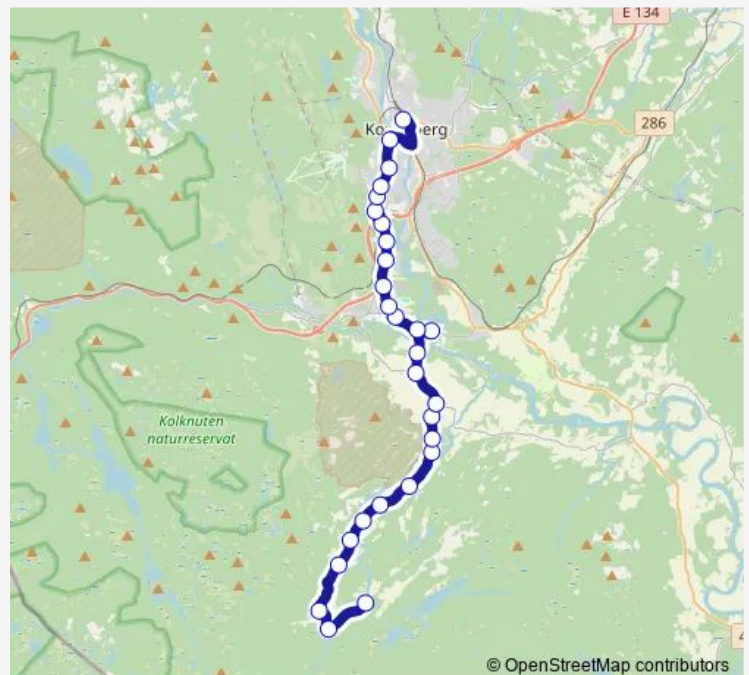

Labro

Lysmyra

Moane

Saggrenda

Saggrenda dam

Sølvverket snuplass

## Route schedule

Kongsgårdsmoen skole — Sølvverket snuplass

Monday 13:55

Tuesday 13:55

Wednesday 13:30

Thursday 13:55

Friday 13:55

Saturday —

## Route info

Direction: Kongsgårdsmoen skole

Stops: 9

Trip Duration: 0 hour 10 min

■ 410 — Kongsberg - Sagvoldbrua