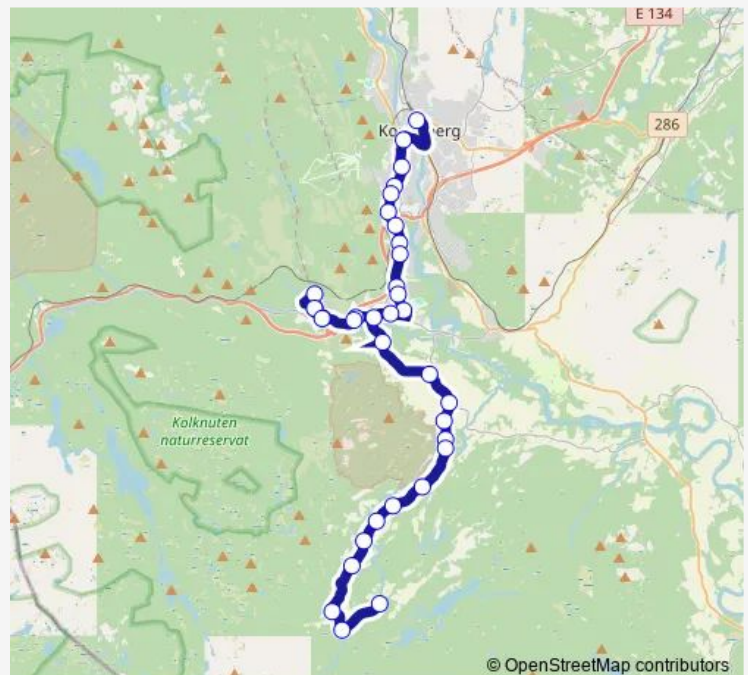

Labro

Lysmyra

Moane

Saggrenda

Saggrenda dam

Sølvverket snuplass

Route schedule

Kongsgårdsmoen skole — Sølvverket snuplass

Monday 13:55

Tuesday 13:55

Wednesday 13:30

Thursday 13:55

Friday 13:55

Saturday —

Sunday —

Route info

Direction: Kongsgårdsmoen skole

Stops: 9

Trip Duration: 0 hour 10 min

■ 410 — Kongsberg - Sagvoldbrua

Direction

Kongsberg knutepunkt — Sagvoldbrua

32 stops

[Open route schedule](#)