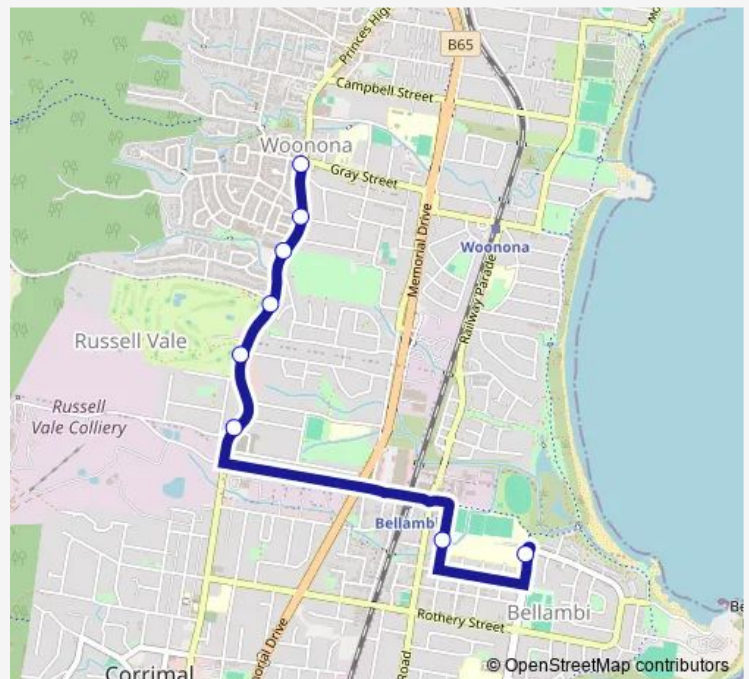

Princes Hwy After Broker St

Princes Hwy Opp Collaery Rd

Princes Hwy At Rixons Pass Rd

Princes Hwy Opp Hollymount Park

Princes Hwy Opp Hale St

Princes Hwy At Gray St

Route schedule

Holy Spirit College, Cawley St — Princes Hwy At Gray St

Monday 15:10

Tuesday 15:10

Wednesday 15:10

Thursday 15:10

Friday 15:10

Saturday —

Sunday —

Route info

Direction: Holy Spirit College, Cawley St

Stops: 8

Trip Duration: 0 hour 10 min

S416 — Holy Spirit College to Woonona

Direction

Princes Hwy After Gray St — Holy Spirit College, Cawley St

7 stops

[Open route schedule](#)