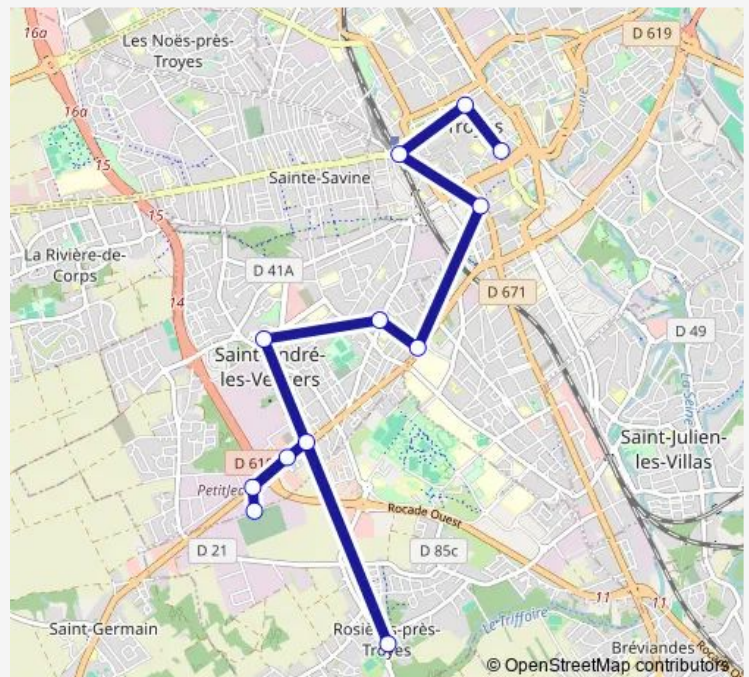

Halle

Poincare

Route schedule

Cimetiere Intercommunal — Poincare

Monday 10:40-16:10

Tuesday 10:40-16:10

Wednesday 10:40-16:10

Thursday 10:40-16:10

Friday 10:40-16:10

Saturday 10:40-16:10

Sunday 10:40-16:10

Route info

Direction: Cimetiere Intercommunal

Stops: 12

Trip Duration: 0 hour 35 min

CI — Troyes Vers Cimetiere Intercommunal

**Direction**

Poincare — Cimetiere Intercommunal

12 stops

[Open route schedule](#)

Poincare

Halle

Gare Voltaire

Terrasses

Hopital Simone Veil

Thiers

Mederic

Ecoles DE Rosieres

Renault

Charou

Chavant

Cimetiere Intercommunal