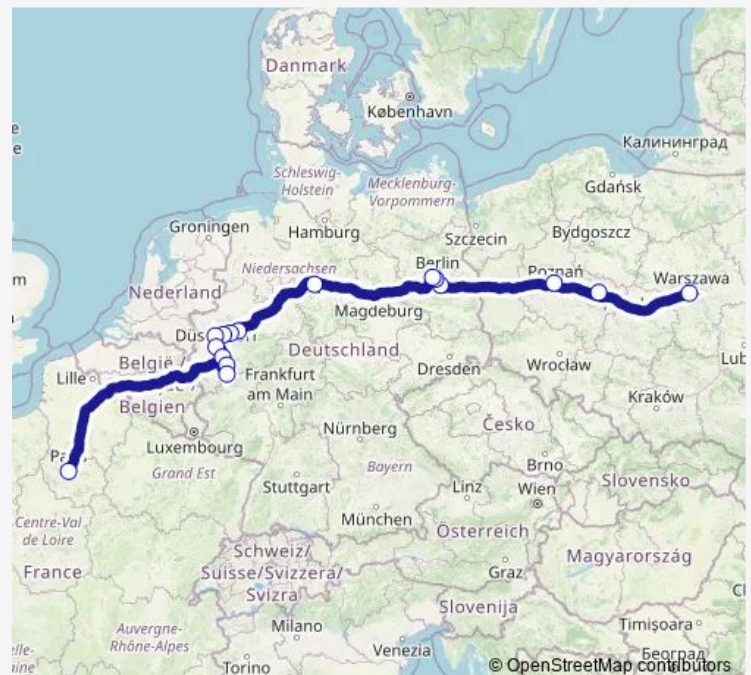

D-Worringer Platz,W57

Duisburg Hbf

Essen Hbf

Bochum Hbf

Dortmund Hbf

Hannover Hauptbahnhof/Zob

Berlin ZOB [Fernbus]

S Südkreuz Bhf (Berlin)

Flughafen Ber

Poznan, Bus Station Poznan Main Station

Konin, Railway Station 350 - 02

Warsaw, Bus Station West

Route schedule

Paris (Bercy Seine) — Warsaw, Bus Station West

Monday 10:30

Tuesday 10:30

Wednesday 10:30

Thursday 10:30

Friday 10:30

Saturday 10:30

Sunday 10:30

Route info

Direction: Paris (Bercy Seine)

Stops: 16

Trip Duration: 24 hour 40 min

Direction

Warsaw, Bus Station West — Paris (Bercy Seine)

16 stops

[Open route schedule](#)

Warsaw, Bus Station West

Konin, Railway Station 350 - 02

Poznan, Bus Station Poznan Main Station