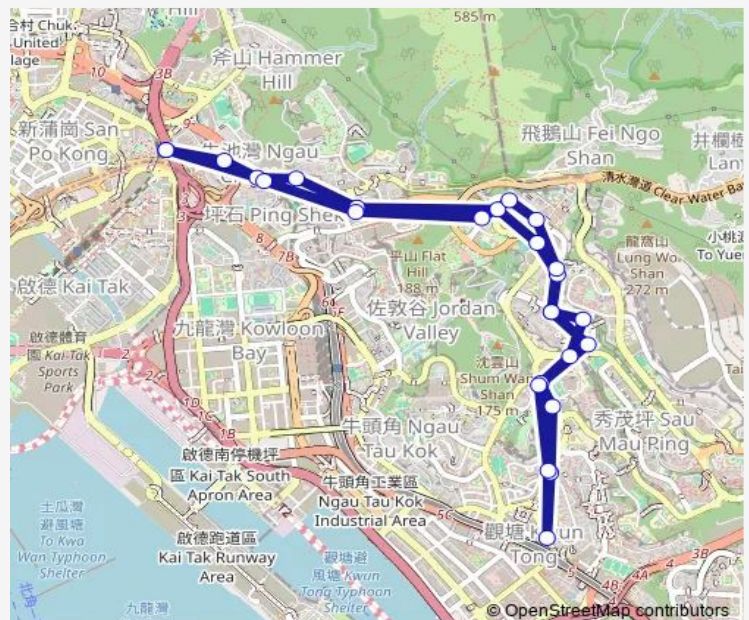

Monday 05:35-20:00

Tuesday 05:35-20:00

Wednesday 05:35-20:00

Thursday 05:35-20:00

Friday 05:35-20:00

Saturday 05:35-19:00

Sunday 05:35-19:00

Route info

Direction: [Kmb+Ctb] Choi Hung BBI - Choi Hung BUS Terminus/
Choi Hung|[Kmb] Choi Hung BBI - Choi Hung BUS Terminus

Stops: 26

Trip Duration: 0 hour 27 min

26M — Choi Hung - Kwun Tong (Circular)

[Kmb] SAU NGA Road Playground