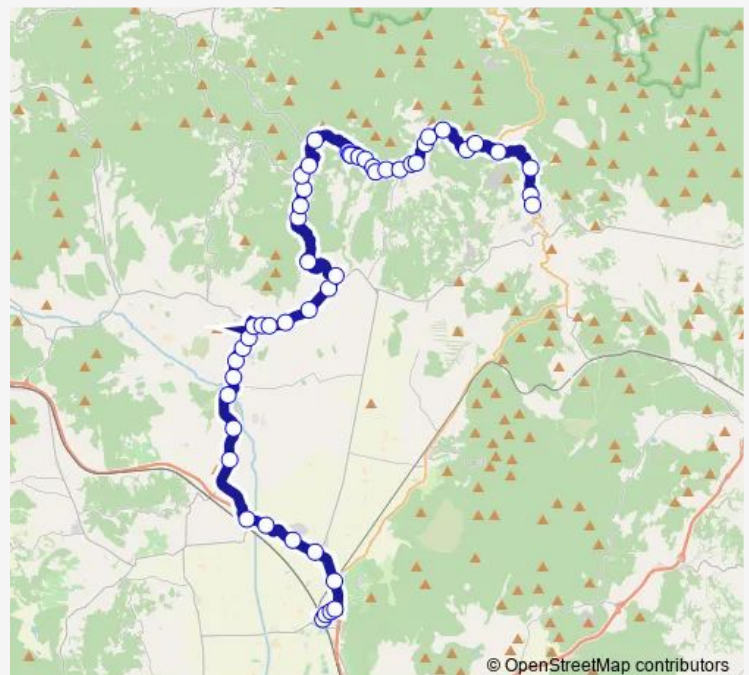

Thursday 06:15-06:20

Friday 06:15-06:20

Saturday 06:15-06:20

Sunday —

Route info

Direction: Scalvaia Bivio

Stops: 27

Trip Duration: 0 hour 45 min