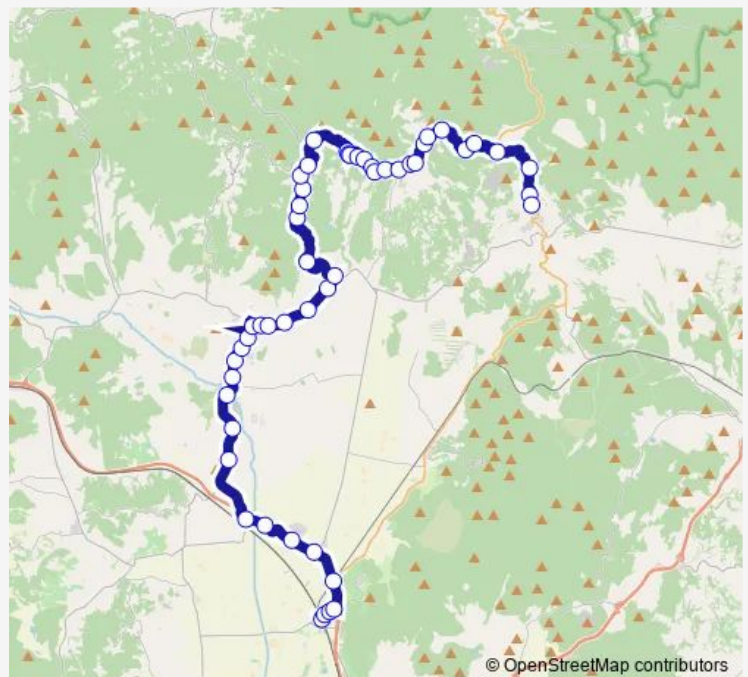

Thursday 06:15-06:20

Friday 06:15-06:20

Saturday 06:15-06:20

Sunday —

Route info

Direction: Scalvaia Bivio

Stops: 27

Trip Duration: 0 hour 45 min