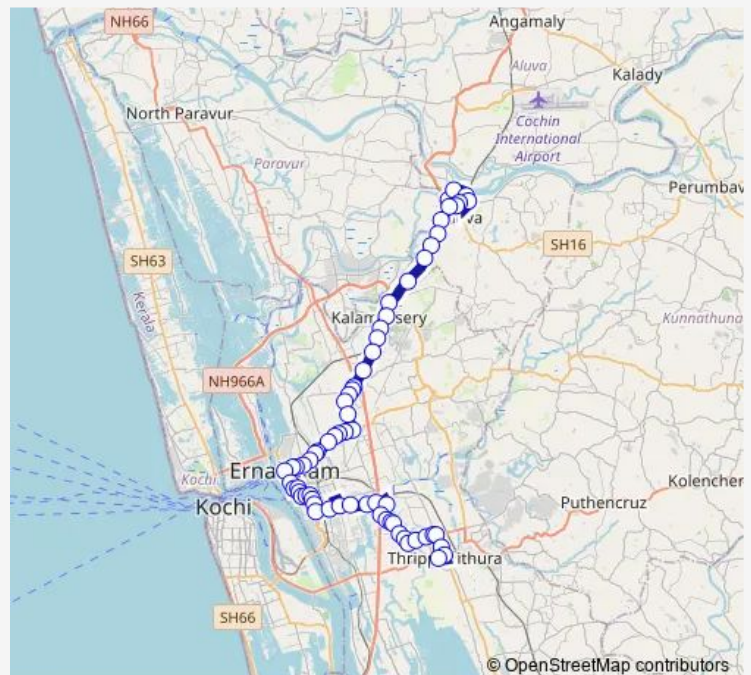

Thursday 06:00

Friday 06:00

Saturday 06:00

Sunday 06:00

Route info

Direction: Aluva

Stops: 65

Trip Duration: 1 hour 36 min

Friday 06:00

Saturday 06:00

Sunday 06:00

Route info

Direction: Thrippunithura

Stops: 69

Trip Duration: 1 hour 40 min

Children's Park