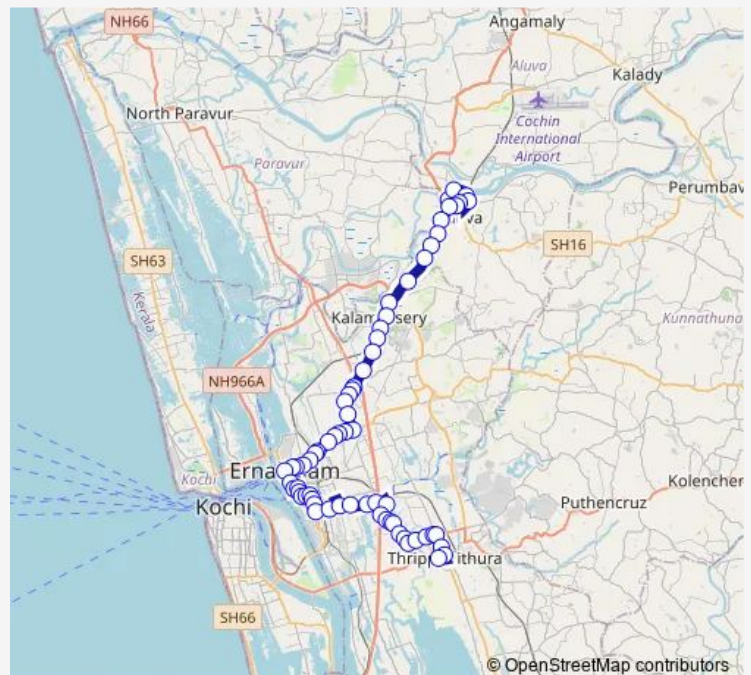

### Route schedule

Aluva — Thrippoonithura

Monday	06:00
Tuesday	06:00
Wednesday	06:00
Thursday	06:00
Friday	06:00
Saturday	06:00
Sunday	06:00

### Route info

Direction: Aluva

Stops: 65

Trip Duration: 1 hour 36 min

Aluva ↔ Thrippoonithura (via Menaka)

BusMaps

Changampuzha Park

Mamangalam