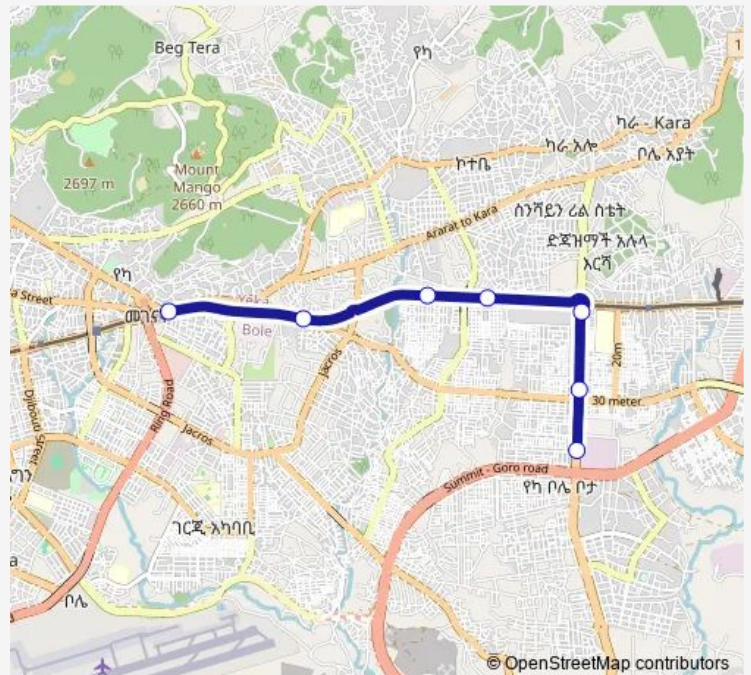

Bus Tx Bole 006 Summit ↔ Megenagna (Minibus)

[Go to website](#)

Direction

Summit — Megenagna

7 stops

[Open route schedule](#)

Summit

Safari

Sun shine

Meshualekia

Civil Servis College

Gurd Shola

Megenagna

Route schedule

Summit — Megenagna

| | |
|-----------|-------|
| Monday | 06:00 |
| Tuesday | 06:00 |
| Wednesday | 06:00 |
| Thursday | 06:00 |
| Friday | 06:00 |
| Saturday | 06:00 |
| Sunday | 06:00 |

Route info

Direction: Summit

Stops: 7

Trip Duration: 0 hour 22 min

Tx Bole 006 — Summit ↔ Megenagna (Minibus)

Direction

Megenagna — Summit

7 stops

[Open route schedule](#)

Megenagna

Gurd Shola

Michael

Meshualekia

Sun shine

Safari

Summit