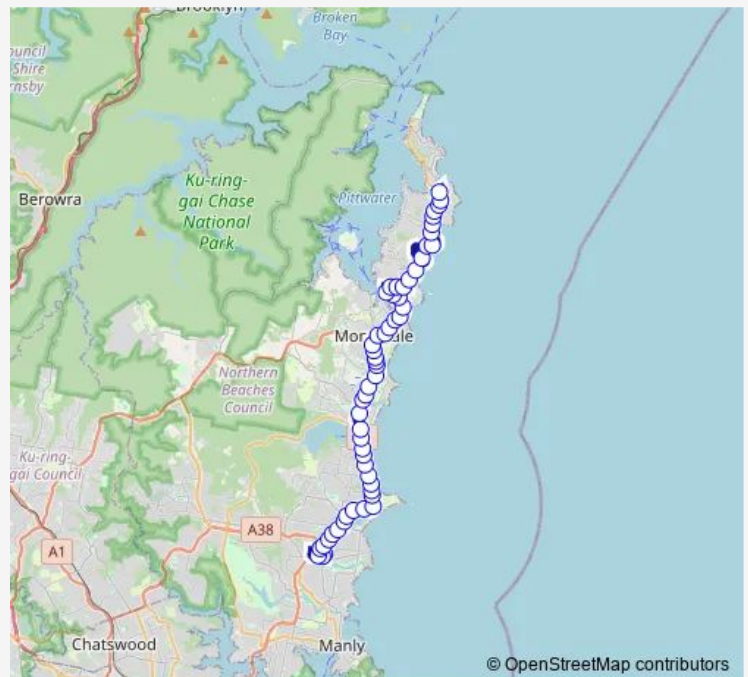

School Bus 735n Manly High School to Careel Head Road

[Go to website](#)

Direction

Nbsc Manly Campus, Harbord Rd — Carreel Head Rd At Burrawong Rd

56 stops

[Open route schedule](#)

- Nbsc Manly Campus, Harbord Rd
- Winbourne Rd After Harbord Rd
- Winbourne Rd Opp Carter Rd
- Manly Leagues Club, Pittwater Rd
- Pittwater Rd At Warringah Rd
- Pittwater Rd At May Rd
- Pittwater Rd Opp Pacific Pde
- Dee Why B-Line, Pittwater Rd
- Pittwater Rd At Hawkesbury Av
- Pittwater Rd At Lismore Av
- Pittwater Rd Before South Creek Rd
- Pittwater Rd At Hadleigh Av
- Pittwater Rd Before Hay St
- Pittwater Rd Opp Griffith Park
- Pittwater Rd At Ocean Gr
- Pittwater Rd Opp Brissenden Av
- Collaroy B-Line, Pittwater Rd
- Pittwater Rd At Ramsay St
- Pittwater Rd At Clarke St
- Pittwater Rd At Goodwin St
- Pittwater Rd Before Narrabeen St

Route schedule

Nbsc Manly Campus, Harbord Rd — Carreel Head Rd At Burrawong Rd

| | |
|-----------|-------|
| Monday | 15:33 |
| Tuesday | 14:38 |
| Wednesday | 14:38 |
| Thursday | 14:38 |
| Friday | 15:33 |
| Saturday | — |
| Sunday | — |

Route info

Direction: Nbsc Manly Campus, Harbord Rd

Stops: 56

Trip Duration: 0 hour 50 min

735n — Manly High School to Careel Head Road

Narrabeen B-Line, Pittwater Rd

Pittwater Rd At Nareen Pde

Northern Beaches Community College, Pittwater Rd

Pittwater Rd At Namona St

Warriewood B-Line, Pittwater Rd

Pittwater Rd Before Warriewood Rd

Pittwater Rd At Elimatta Rd

Pittwater Rd Opp Coronation St

Pittwater Rd Before Jenkins St

Pittwater Rd At Rowan St