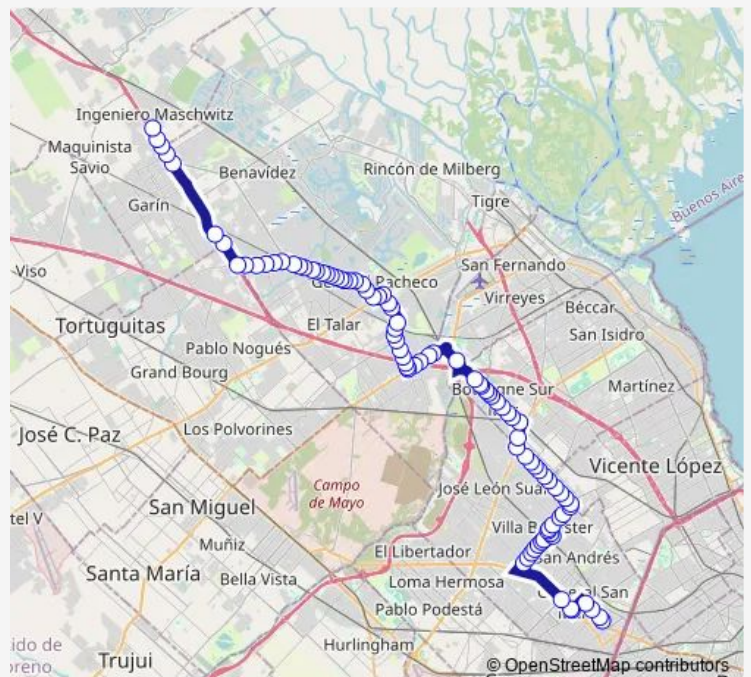

Bus 204ba Jpbsas204b

[Go to website](#)

Direction

undefined — undefined

0 stops

[Open route schedule](#)

Route schedule

undefined — undefined

Monday 06:00-15:00

Tuesday 06:00-15:00

Wednesday 06:00-15:00

Thursday 03:45-20:45

Friday 06:00-15:00

Saturday 03:45-20:45

Sunday 03:45-20:45

Route info

Direction:

Stops: 0

Trip Duration: – min

■ 204ba — Jpbsas204b

Direction

undefined — undefined

0 stops

[Open route schedule](#)**Route schedule**

undefined — undefined

Monday	06:00-15:00
Tuesday	06:00-15:00
Wednesday	06:00-15:00
Thursday	03:45-20:45
Friday	06:00-15:00
Saturday	03:45-20:45
Sunday	03:45-20:45

Route info

Direction:

Stops: 0

Trip Duration: – min