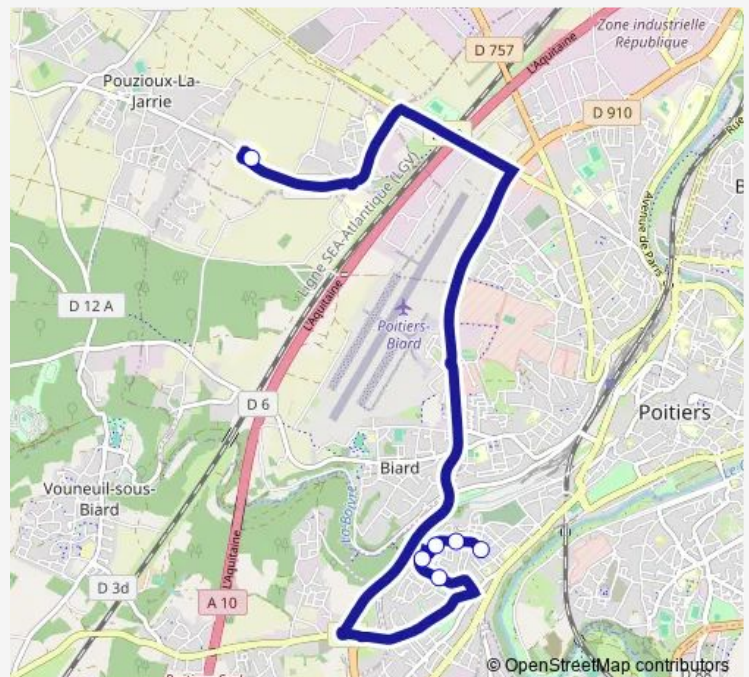

### Direction

Bellejouanne — Collège Joséphine Baker

6 stops

[Open route schedule](#)

Bellejouanne

Bois de Sapin

Guillaume Poulle

Petit Ruisseau

### Route schedule

Bellejouanne — Collège Joséphine Baker

Monday 07:59

Tuesday 07:59

Wednesday 07:59

Thursday 07:59

Friday 07:59

Saturday —

### Route info

Direction: Bellejouanne

Stops: 6

Trip Duration: 0 hour 21 min

■ S904 — Scolaire S904

BusMaps