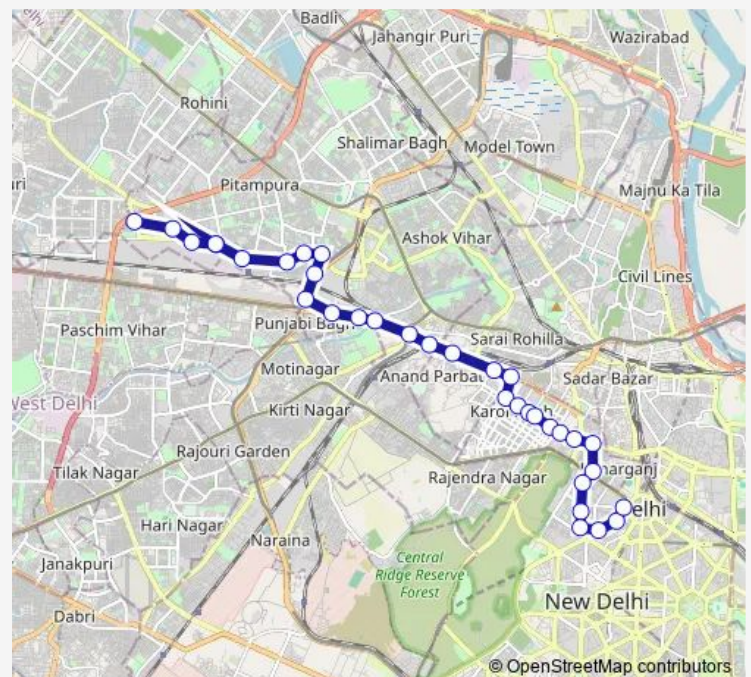

Thursday 07:30-09:18

Friday 07:30-09:18

Saturday 07:30-09:18

Sunday 07:30-09:18

Route info

Direction: West Enclave / Sansad Vihar (T)

Stops: 34

Trip Duration: 1 hour 6 min